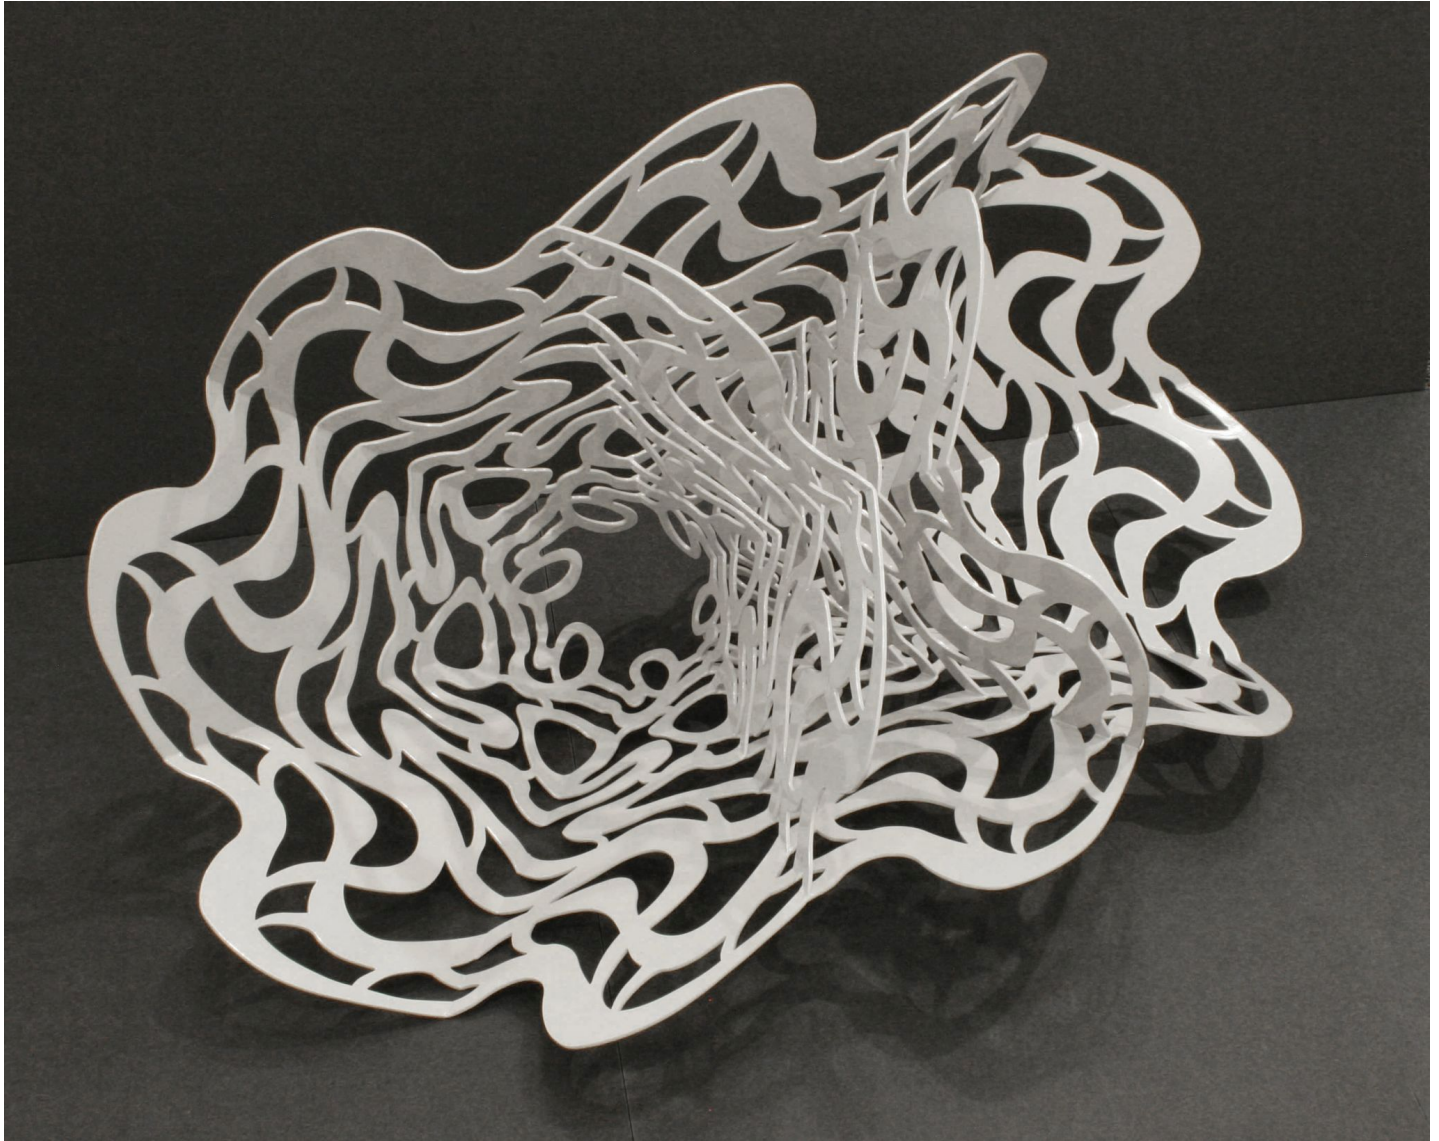

# ROBISCHON

LINDA FLEMING, *FUMEROLE MAQUETTE 3/3*  
powder coated steel, 13 1/2 x 25 x 14 in.  
FLE044