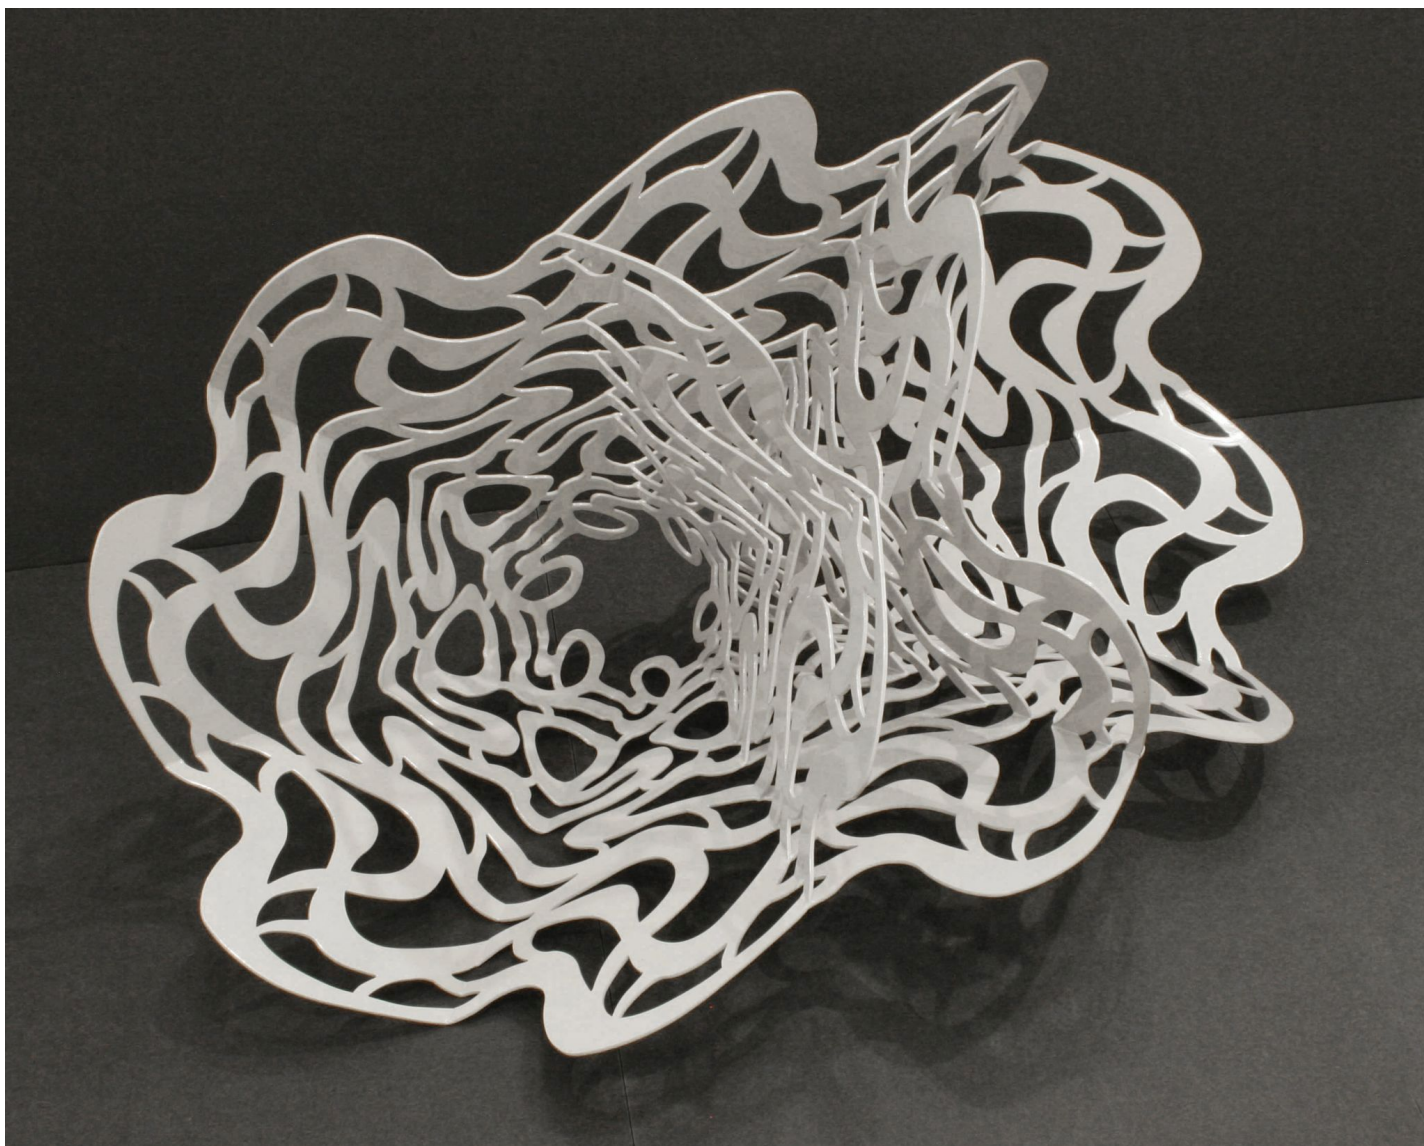

# ROBISCHON

LINDA FLEMING, *FUMEROLE MAQUETTE 3/3*  
powder coated steel, 13 1/2 x 25 x 14 in.  
FLE044