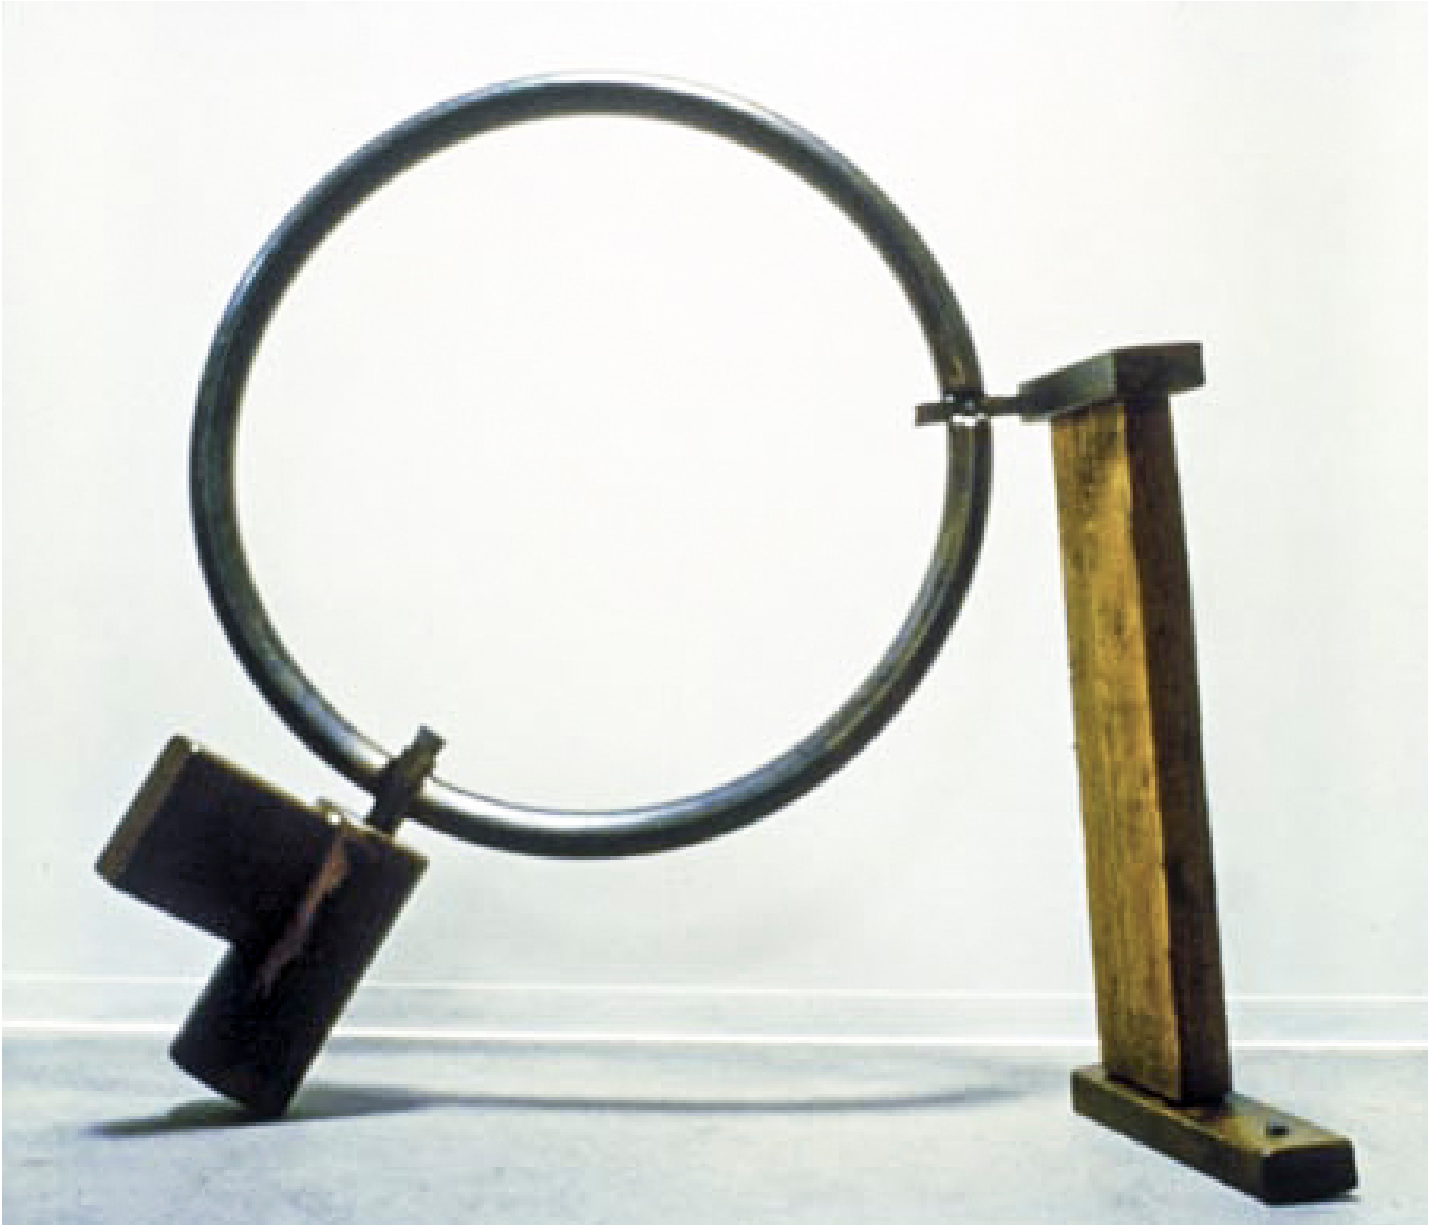

ROBISCHON

CARL REED, *Early Marking*
steel/ cedar, 72 x 68 x 28 in. (182.9 x 172.7 x 71.1 cm)
CR006