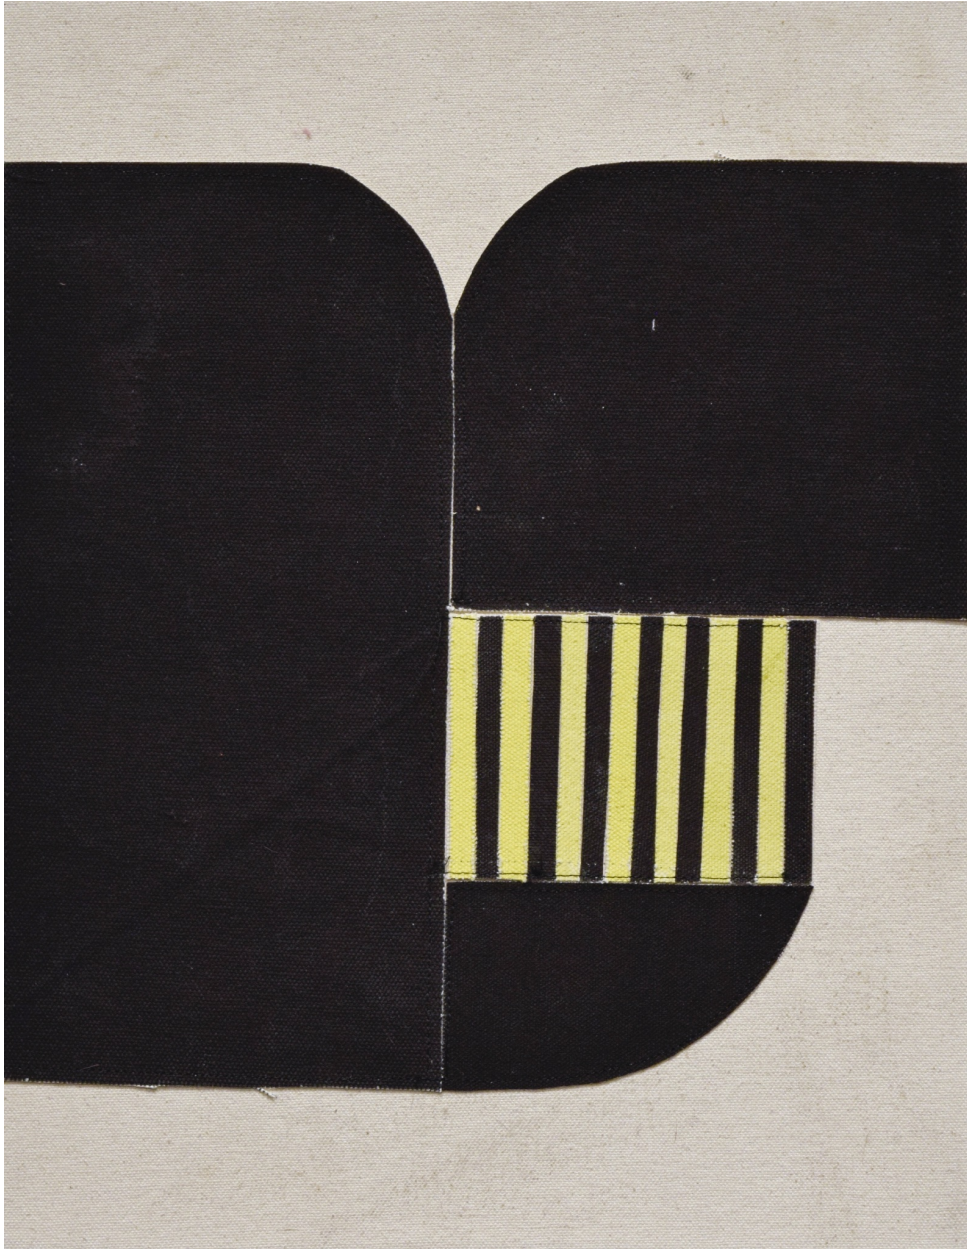

ROBISCHON

JONATHAN PARKER, SC # 261
acrylic on canvas, sewn, 14 x 11 in.
PARK082