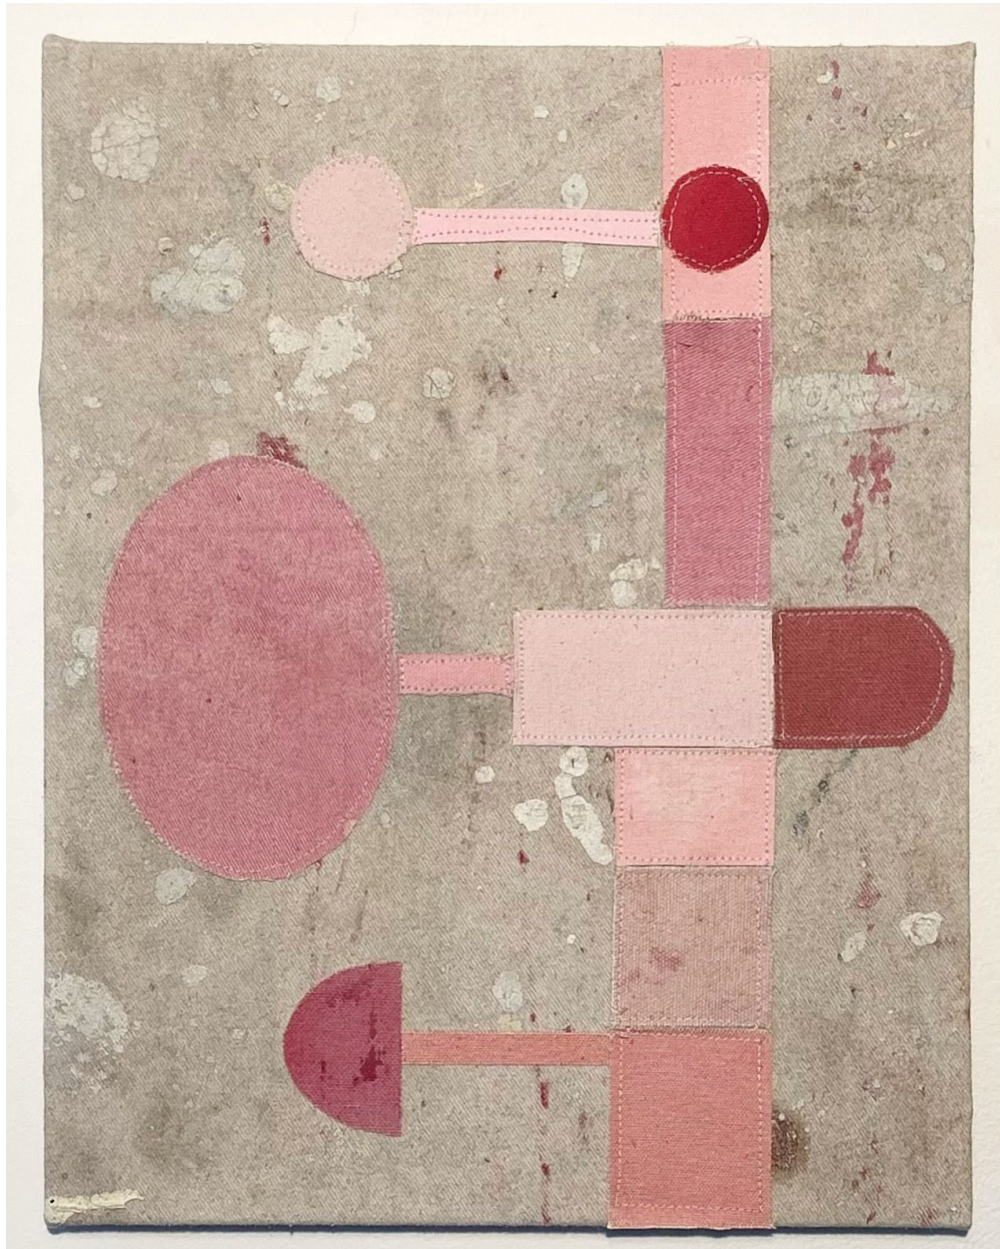

ROBISCHON

JONATHAN PARKER, SC #382
acrylic on canvas, sewn, 14 x 11 in.
PARK107