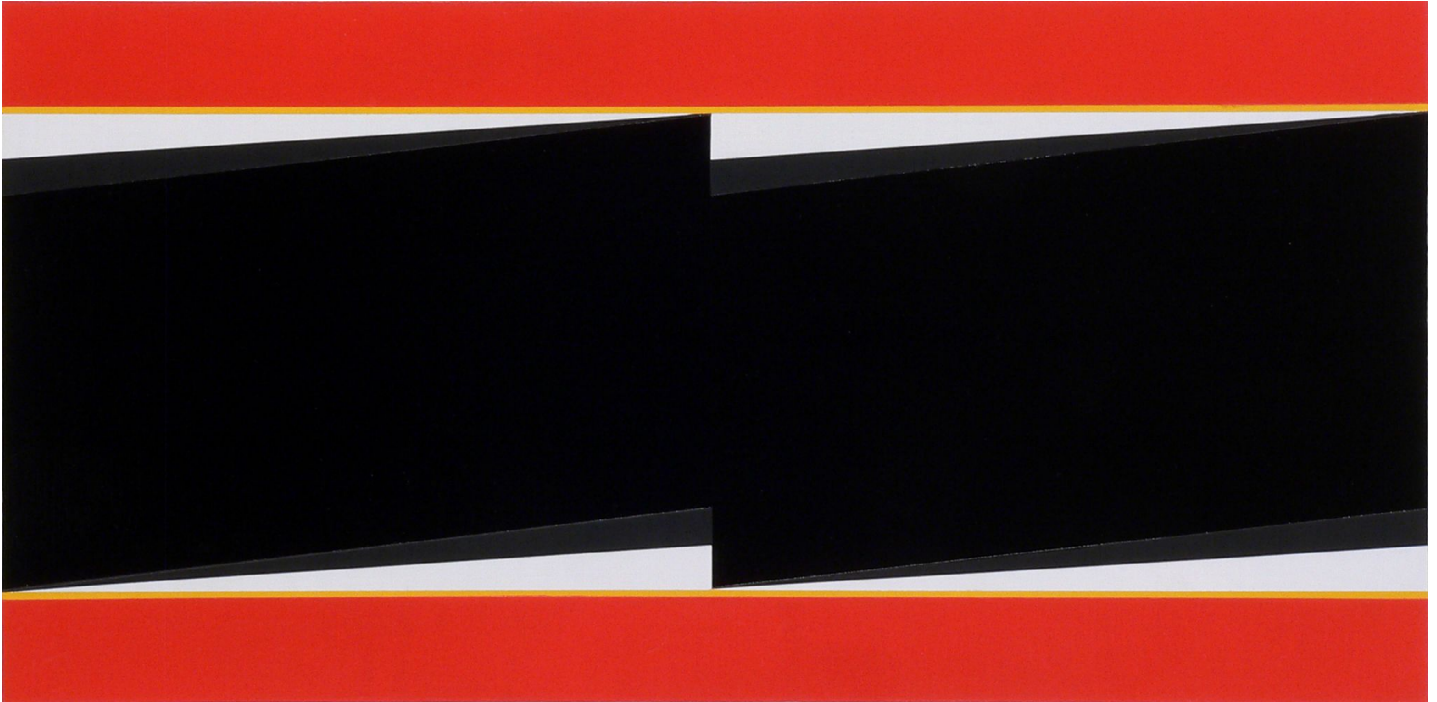

ROBISCHON

DON VOISINE, *Z SECTION*
oil on panel, 11 3/4 x 23 3/4 in. (29.8 x 60.3 cm)
VOI032