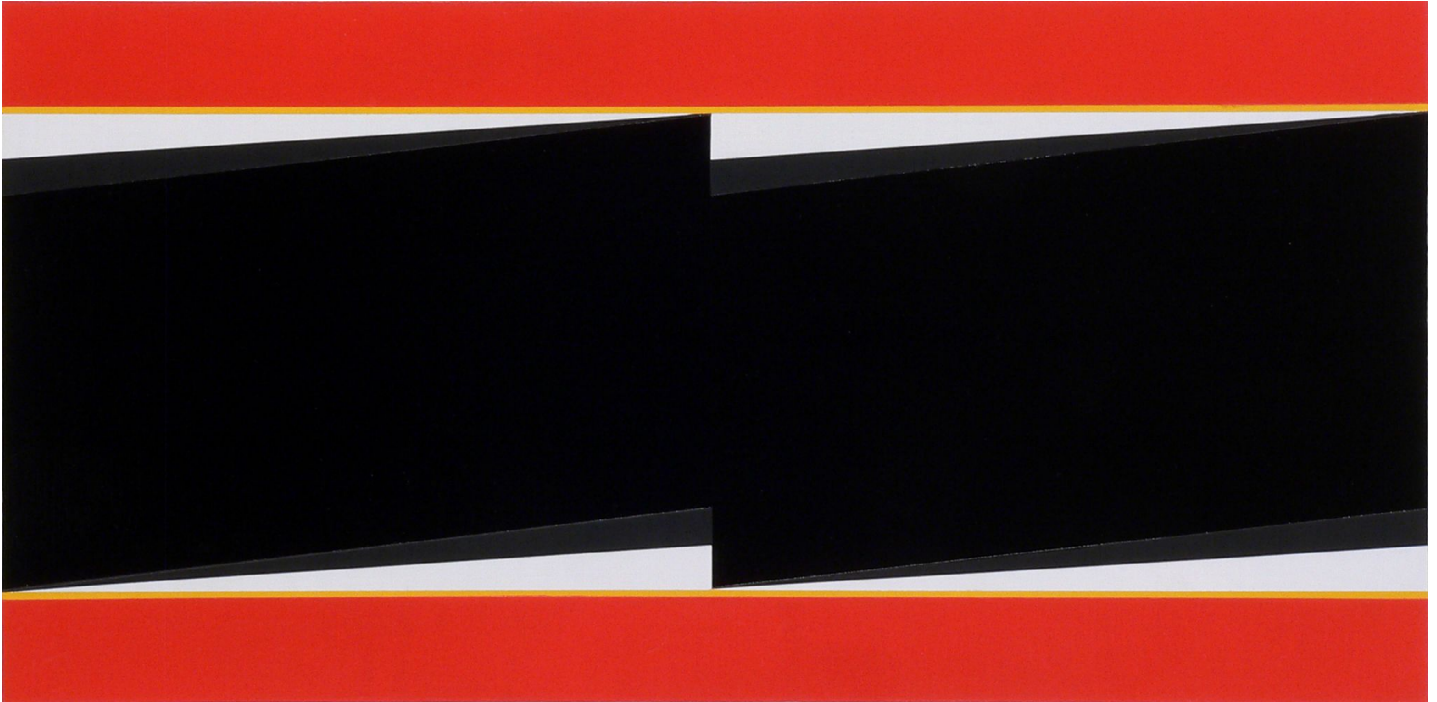

# ROBISCHON

DON VOISINE, *Z SECTION*  
oil on panel, 11 3/4 x 23 3/4 in. (29.8 x 60.3 cm)  
VOI032