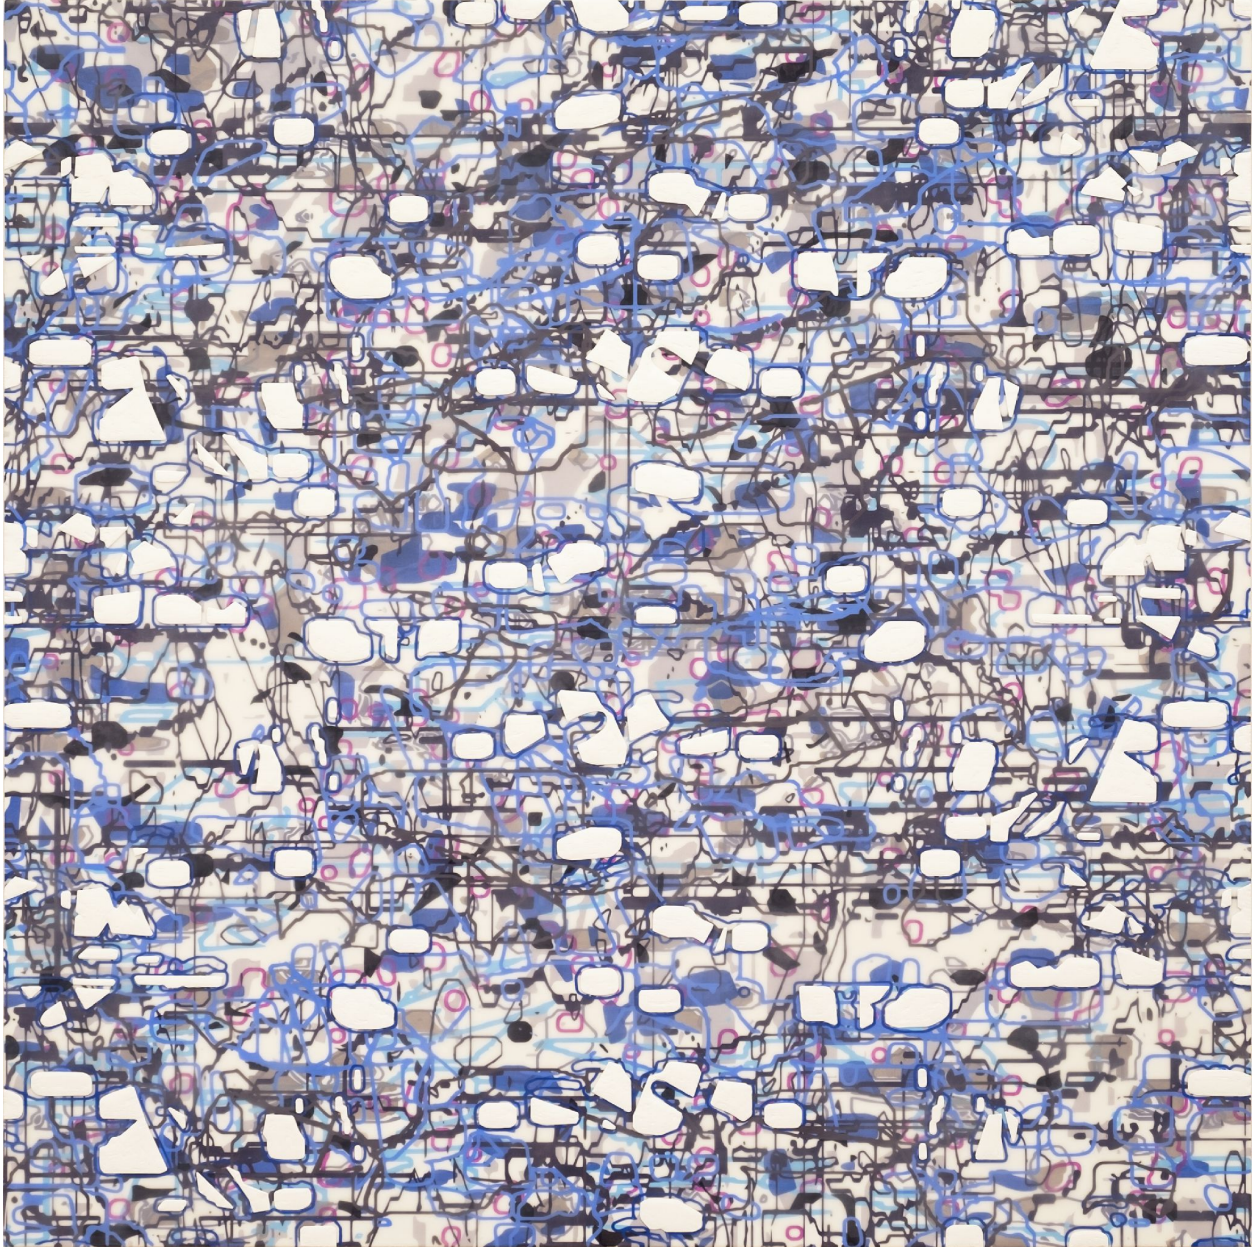

# ROBISCHON

AMY ELLINGSON, *VARIATION* (blue, grey, white)  
oil and encaustic on panel, 45 x 45 in.  
AEL076