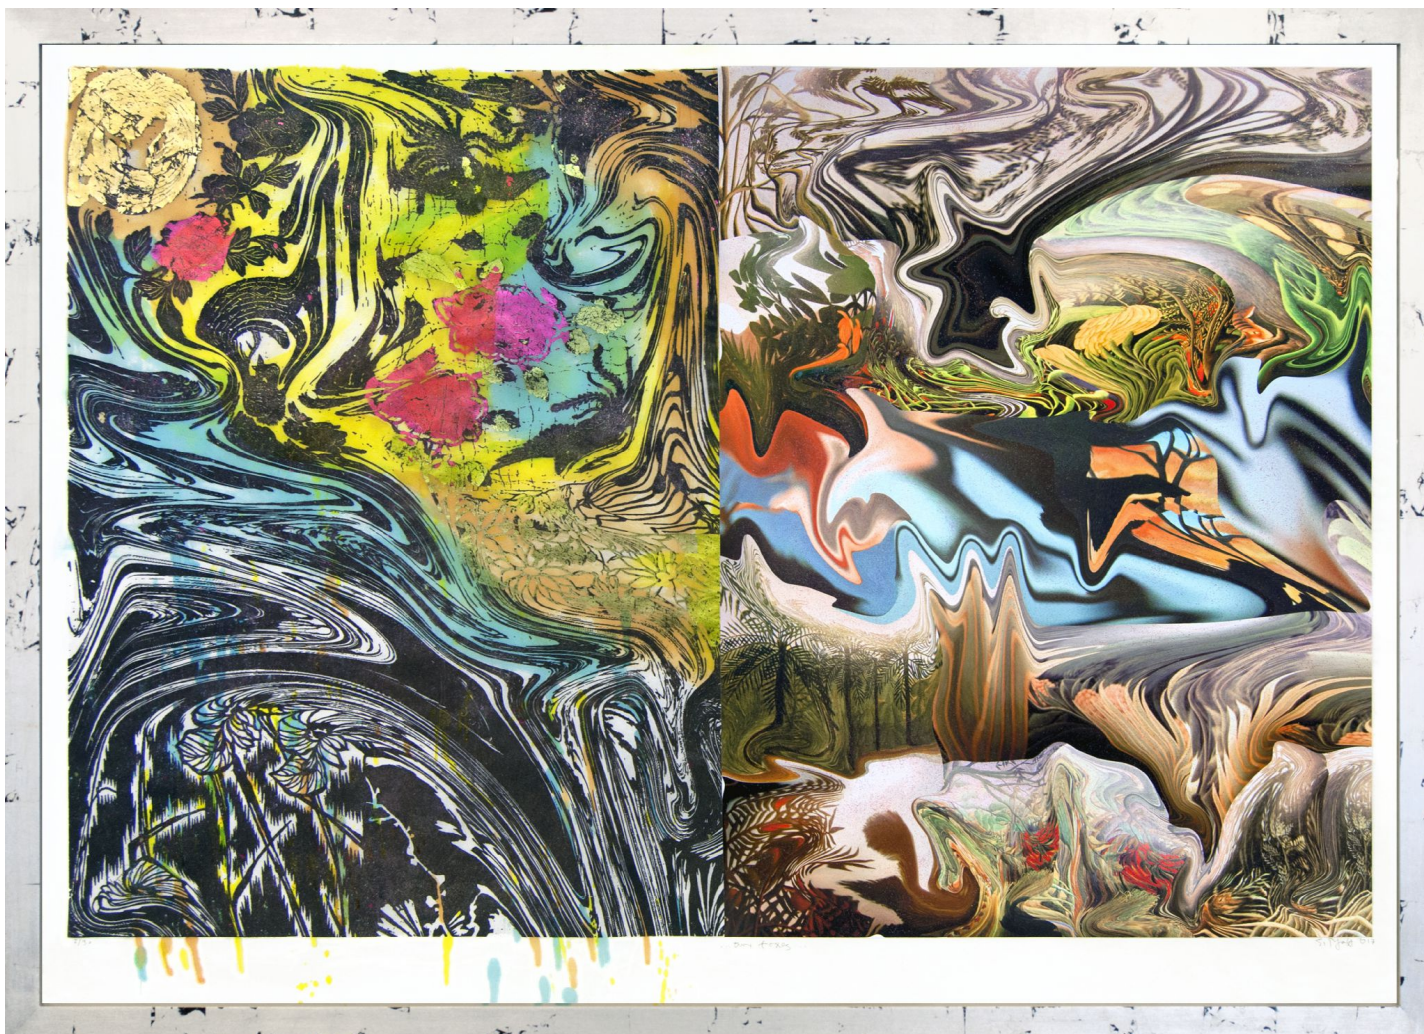

ROBISCHON

JUDY PFAFF, *...TWO FOXES...* 12/30
woodcut, hand-painted dye, colored silver leaf and archival inkjet, 46 3/4 x 68 in.
JP163