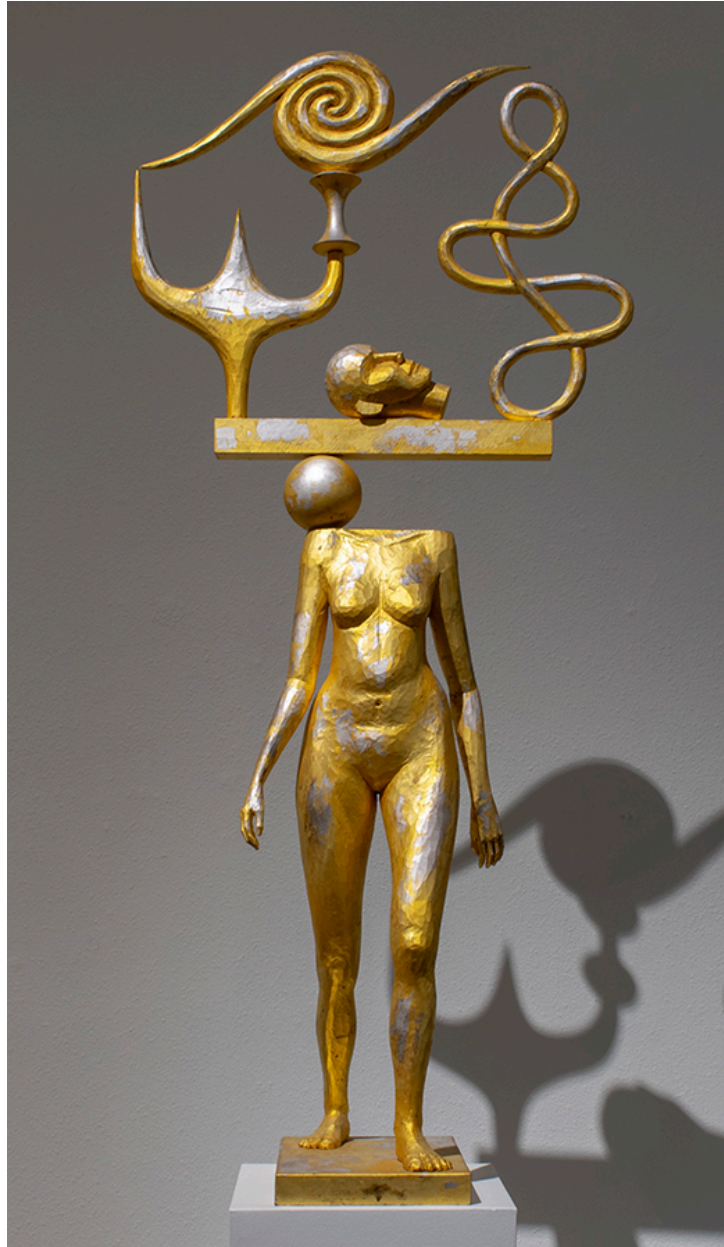

ROBISCHON

JOHN BUCK, *UNTITLED*
jelutong wood and metal leaf, 62 x 27 x 15 in.
(157.5 x 68.6 x 38.1 cm)
BUCK062