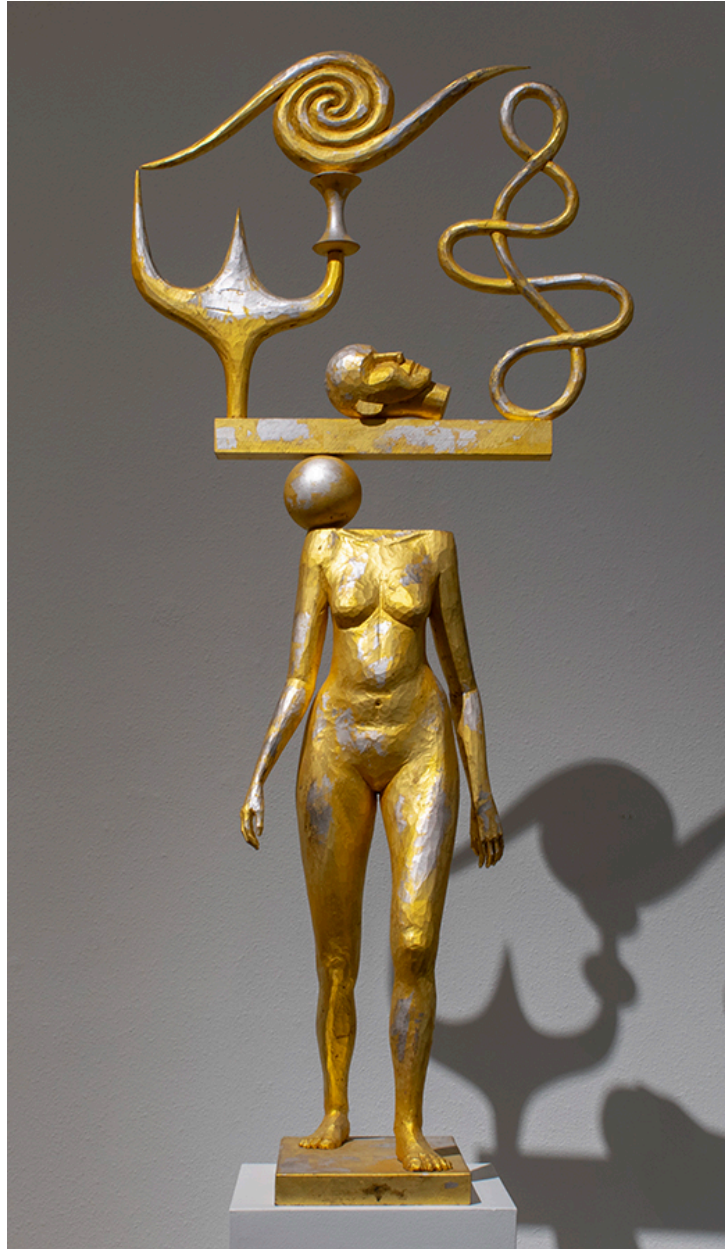

ROBISCHON

JOHN BUCK, *UNTITLED*
jelutong wood and metal leaf, 62 x 27 x 15 in.
(157.5 x 68.6 x 38.1 cm)
BUCK062