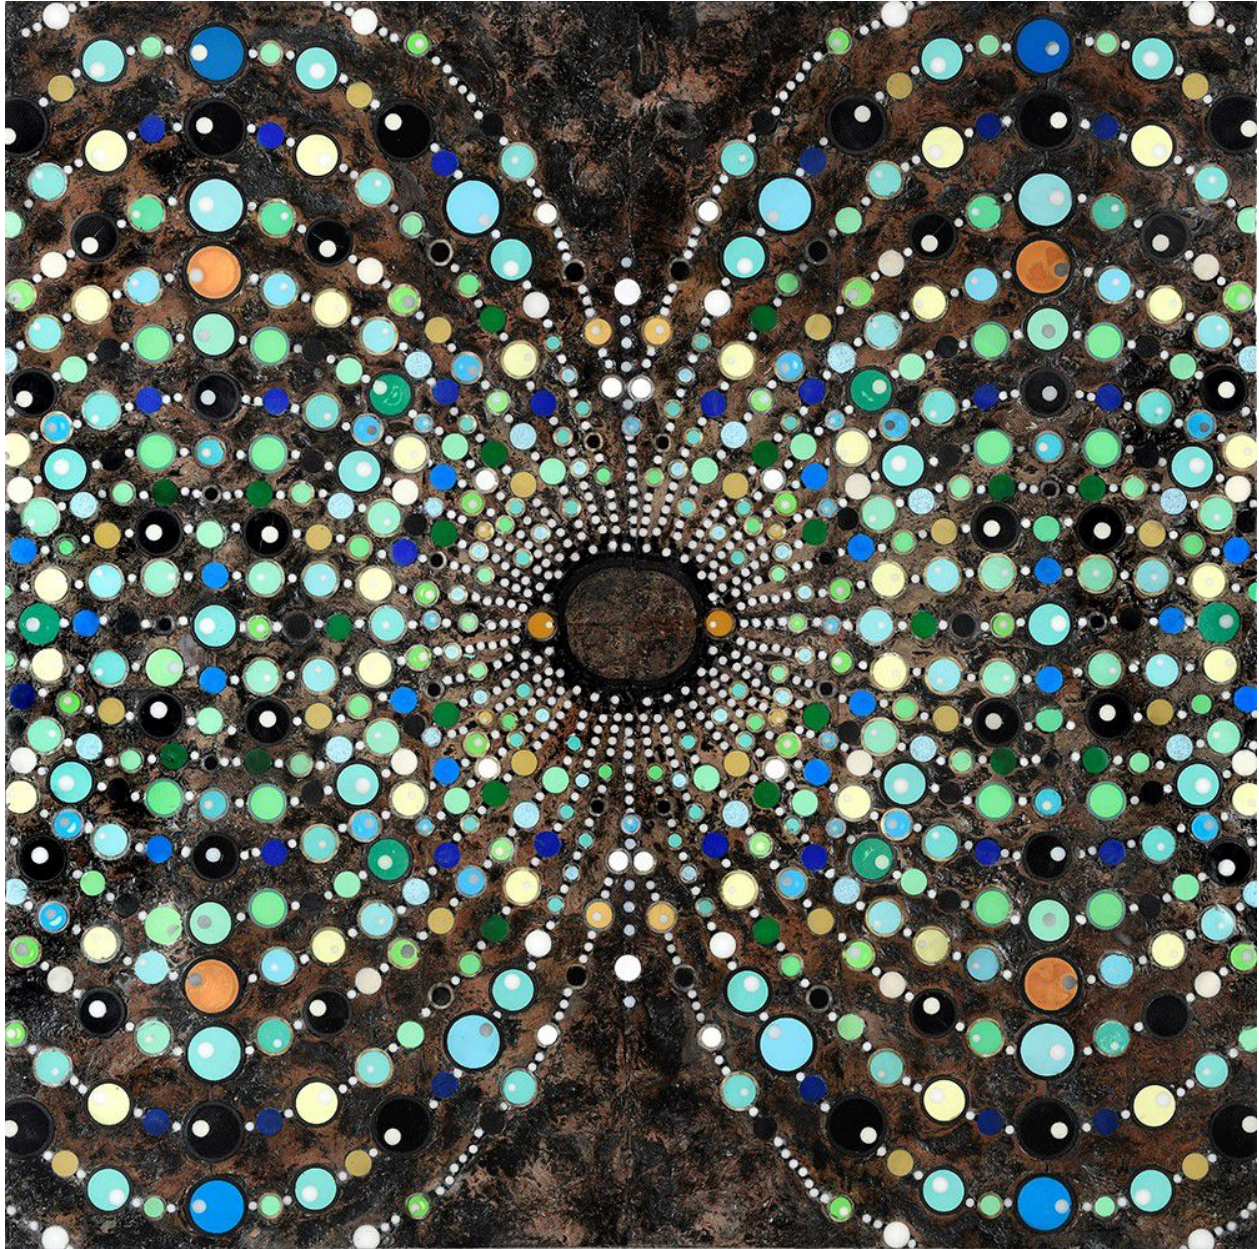

ROBISCHON

TERRY MAKER, *FIELD LINES (GREEN)*
mixed media, 48 x 48 x 3 in.
TM212