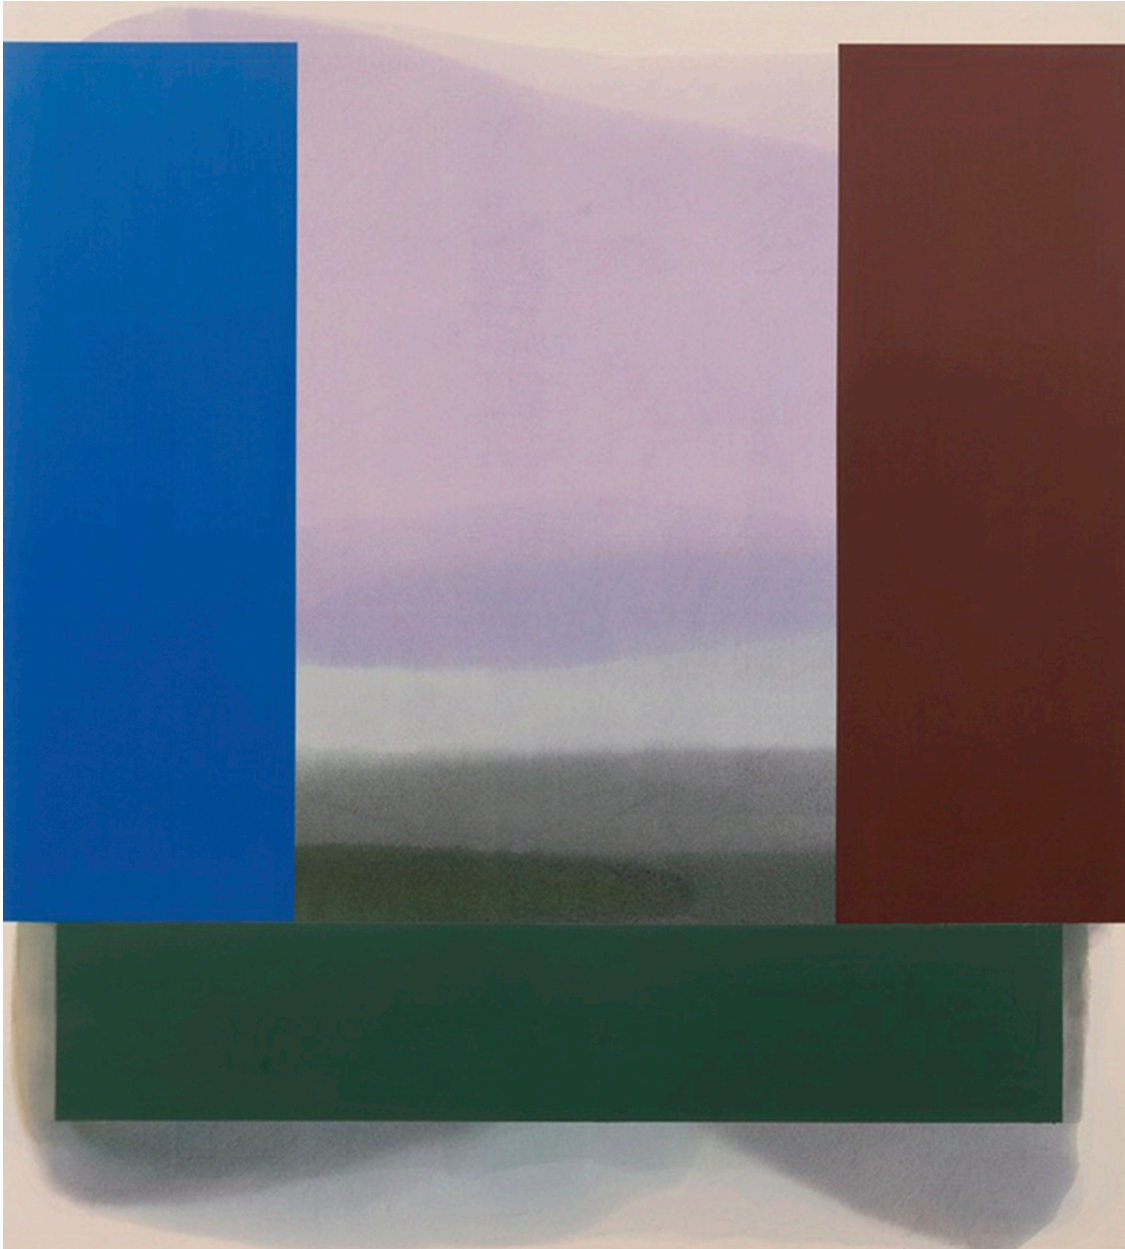

# ROBISCHON

MARCELYN MCNEIL, *LONG VIEW* cobalt/umber  
oil on canvas, 72 x 65 in.  
MMC028