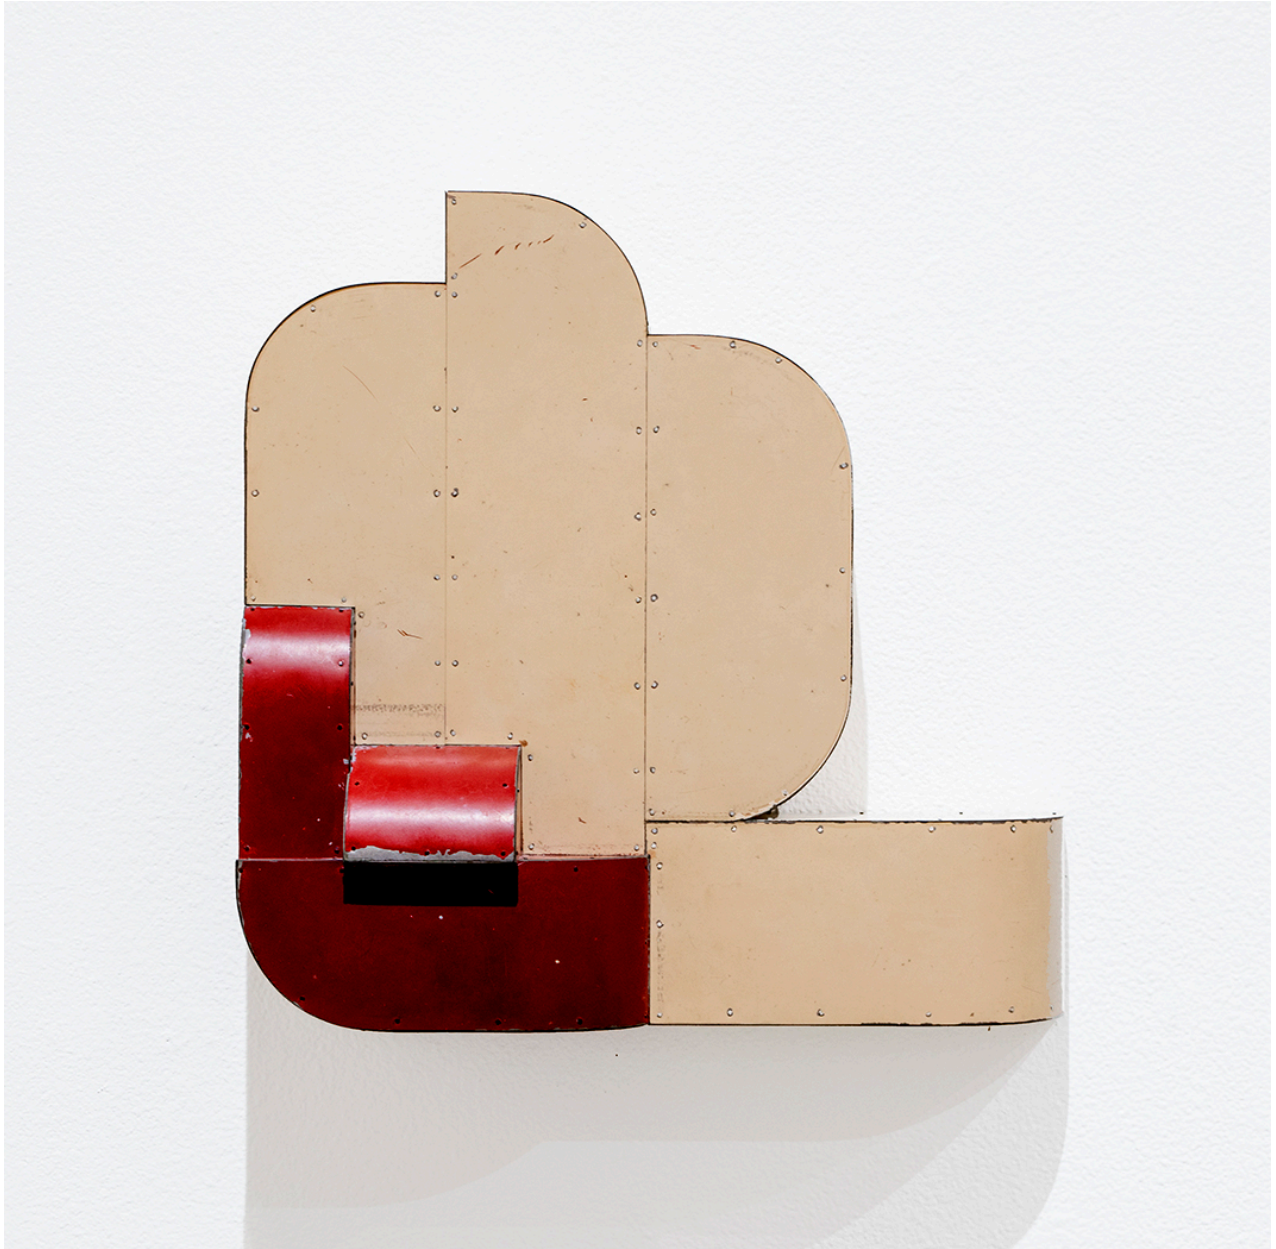

ROBISCHON

TED LARSEN, *DEVOUT ATHEIST*
salvage steel, marine-grade plywood, silicone Vulcanized rubber and hardware, 20 x
19 3/4 x 7 in.
LAR185