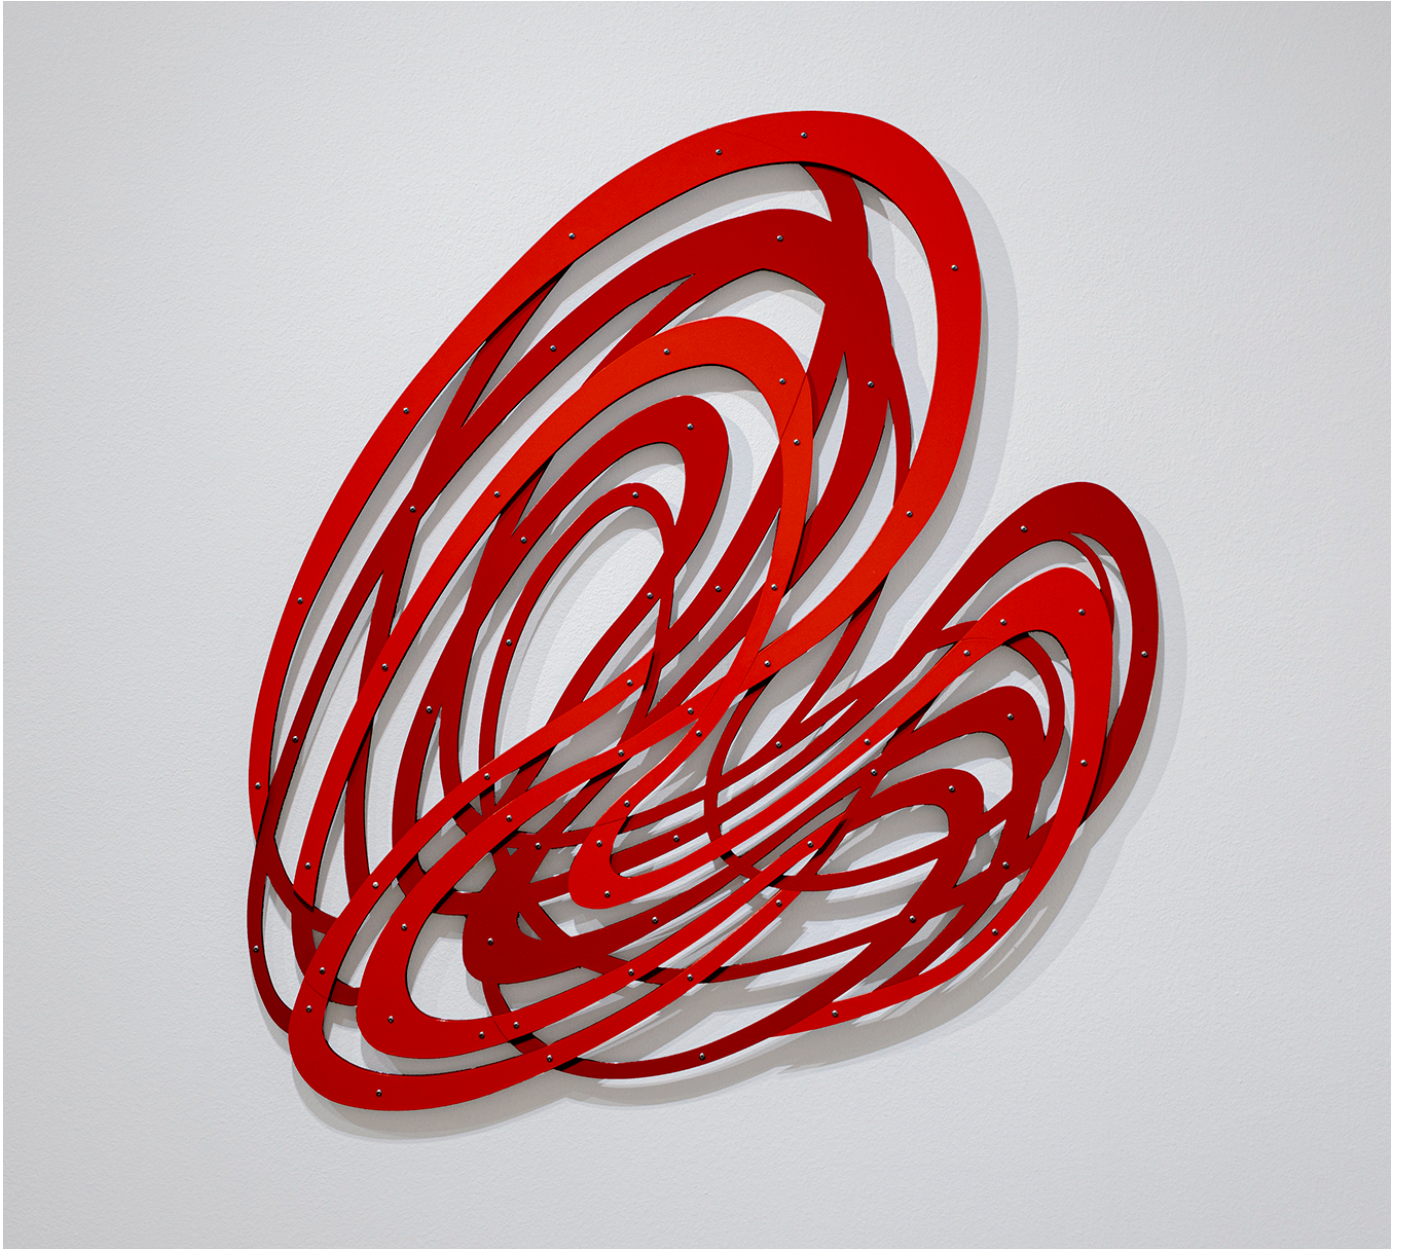

ROBISCHON

LINDA FLEMING, *TUMULT*
powder-coated stainless steel, 65 x 54 x 2 in.
FLE095