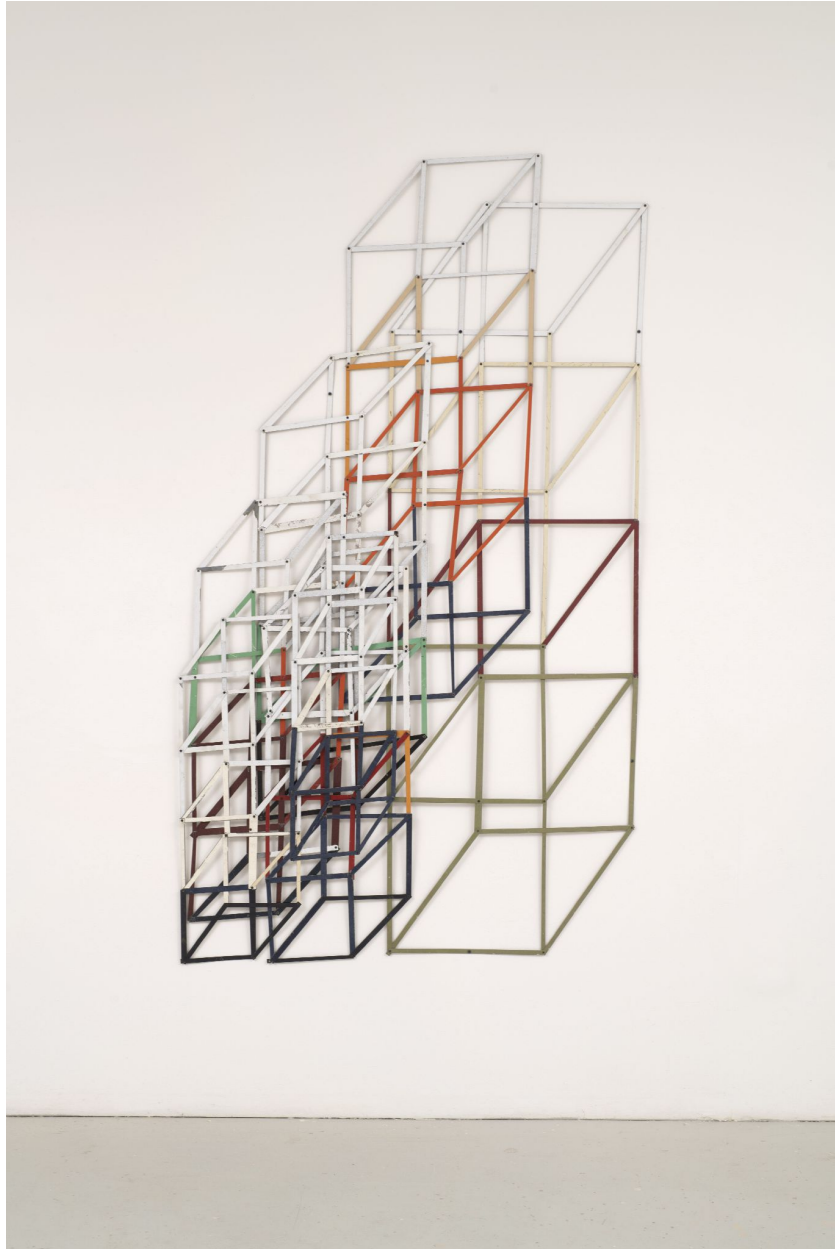

# ROBISCHON

TED LARSEN, *DENSE SPACE*  
salvage steel with rivets, 77 1/2 x 44 x 1 1/2 in.  
LAR198