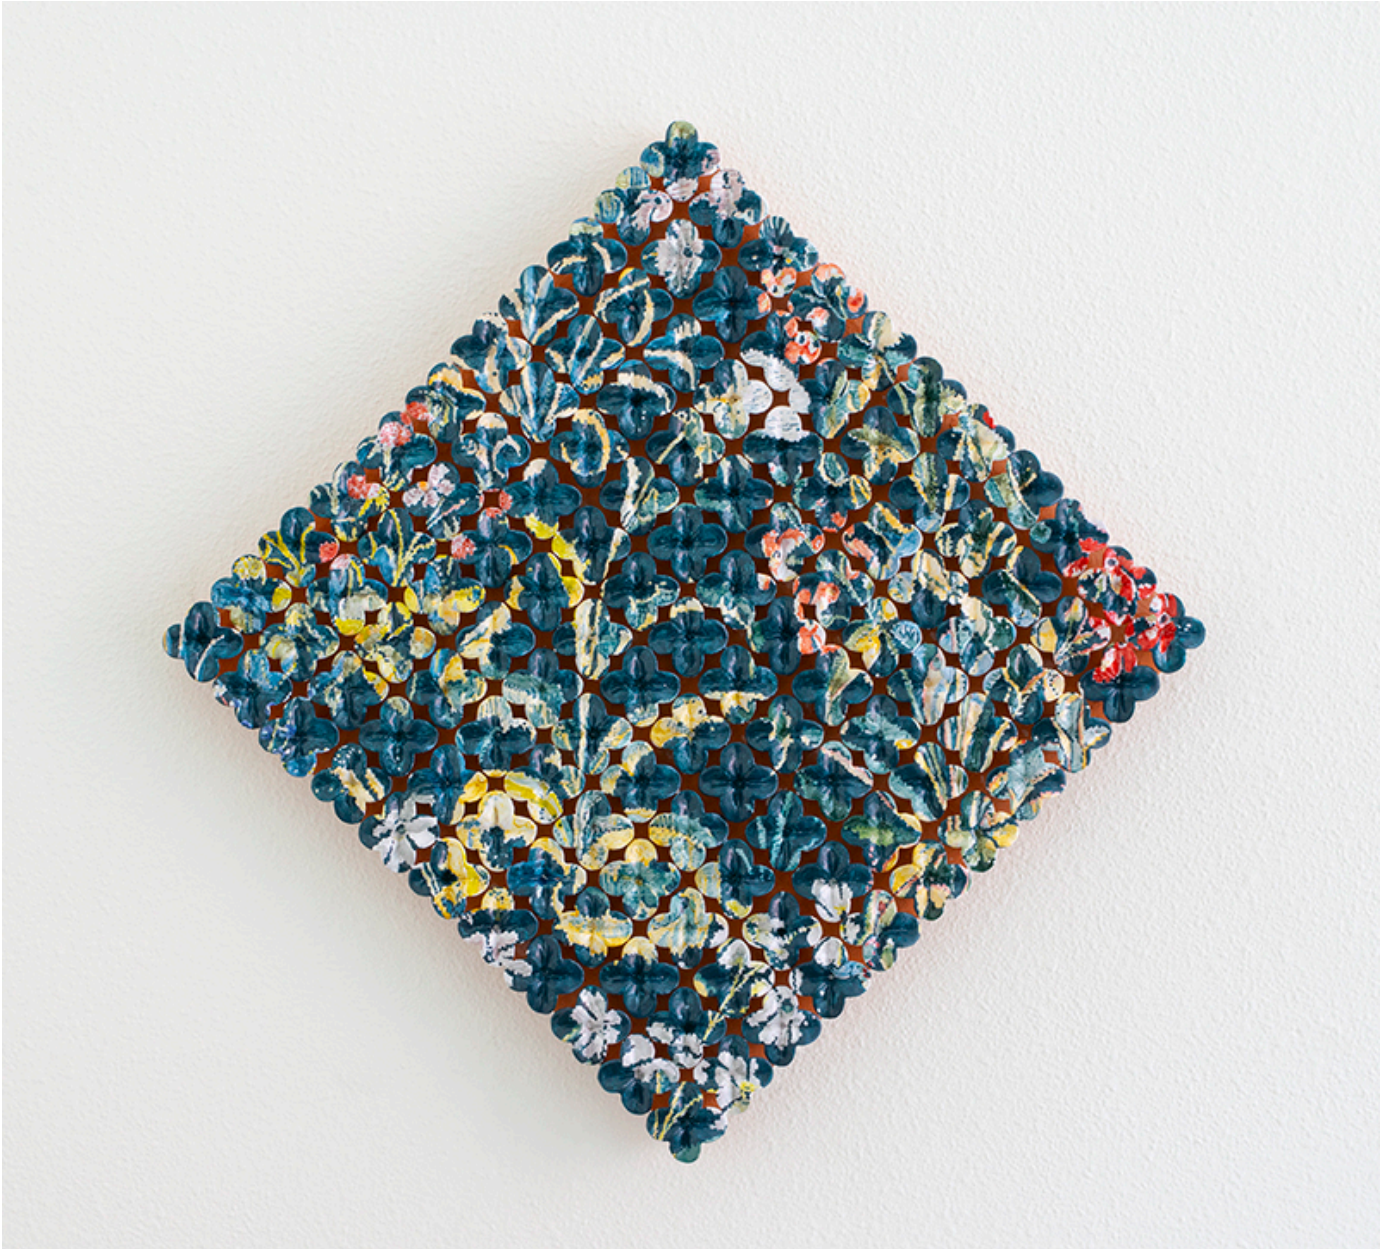

# ROBISCHON

KIM DICKEY, *NATURAL DEFENSE (SCOTCH THISTLE)*  
glazed terracotta, 29 x 29 x 2 in.  
KID060