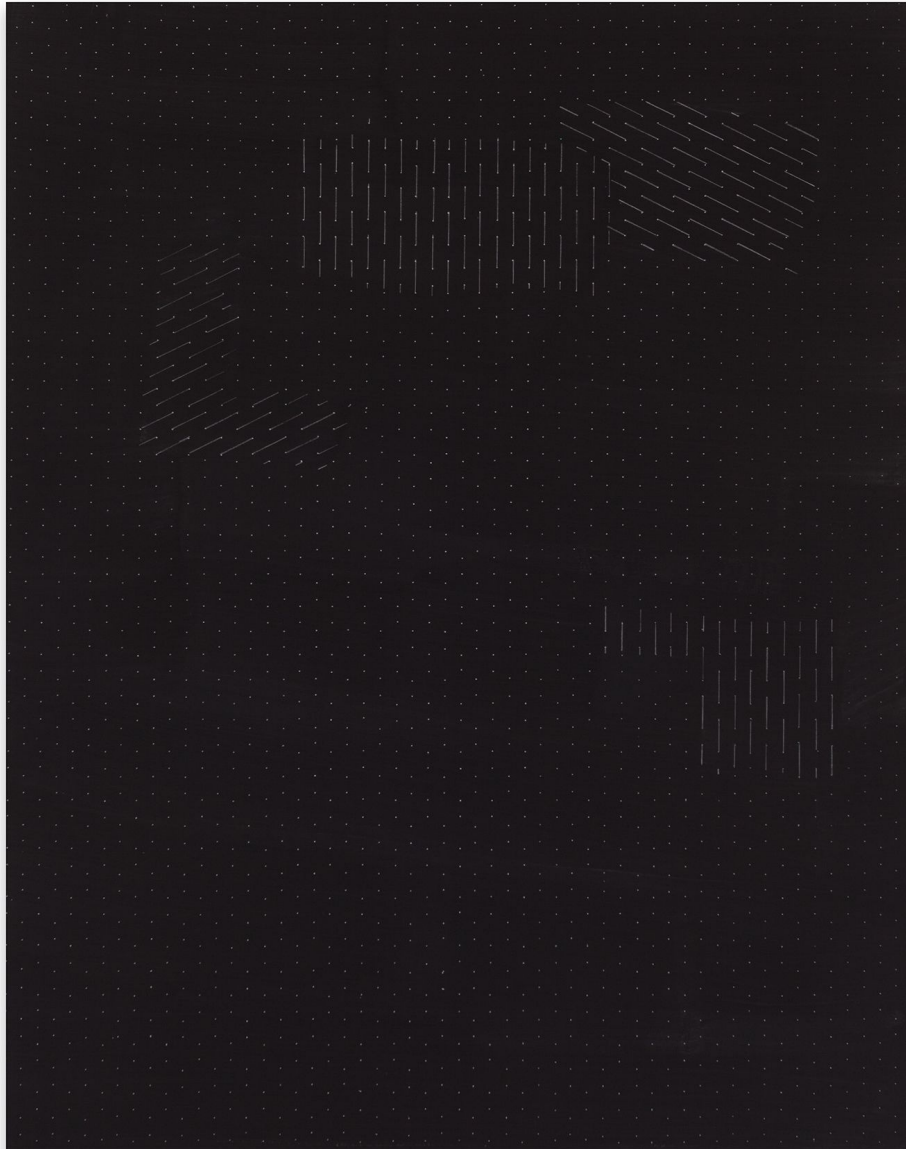

ROBISCHON

ALISON HALL, *LENA*
oil, graphite and plaster on panel, 18 x 14 in. (45.7 x 35.6 cm)
AHA005