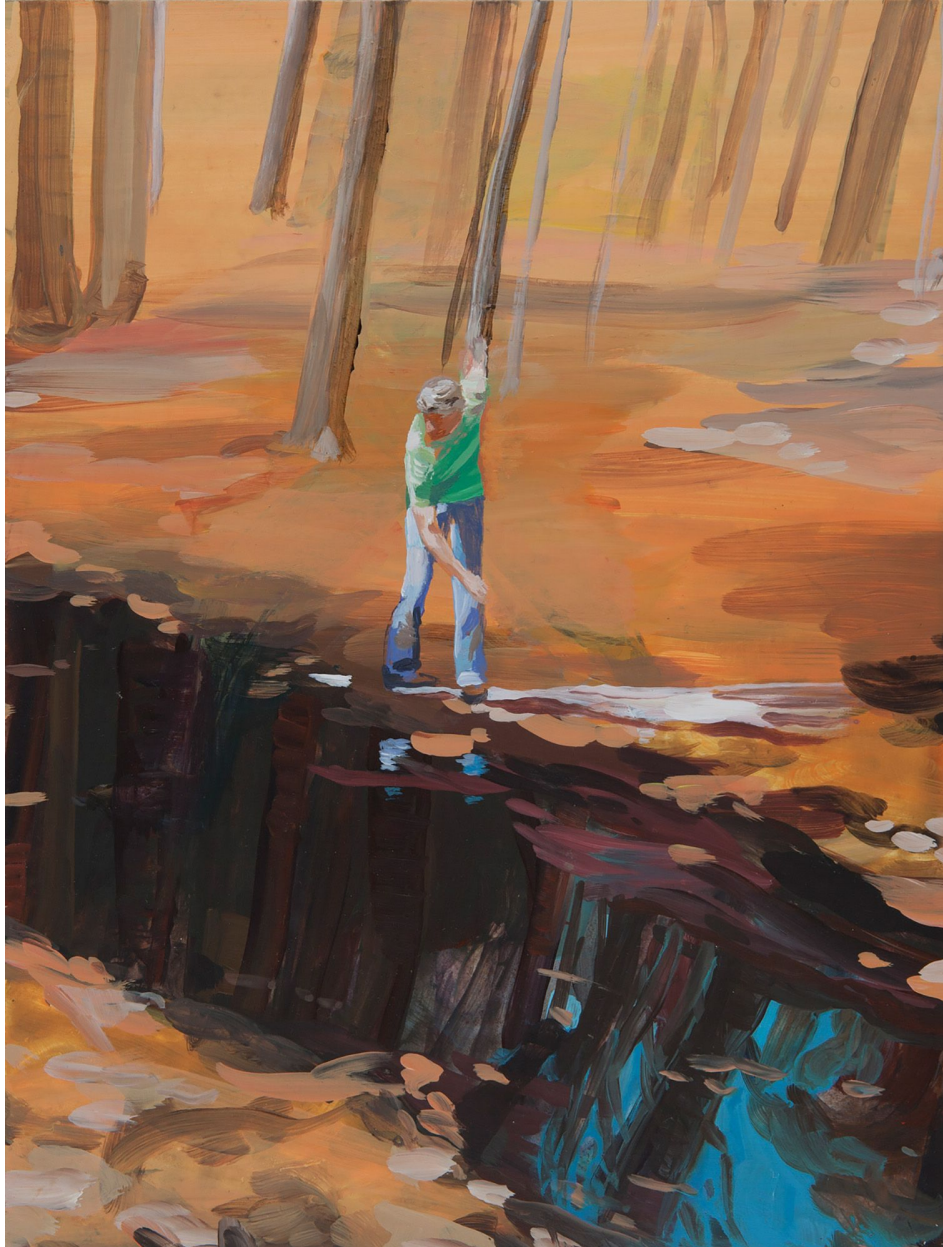

ROBISCHON

NIKKI LINDT, *DIS PLACE #16*
acrylic on panel, 12 x 9 in. (30.5 x 22.9 cm)
LIN010