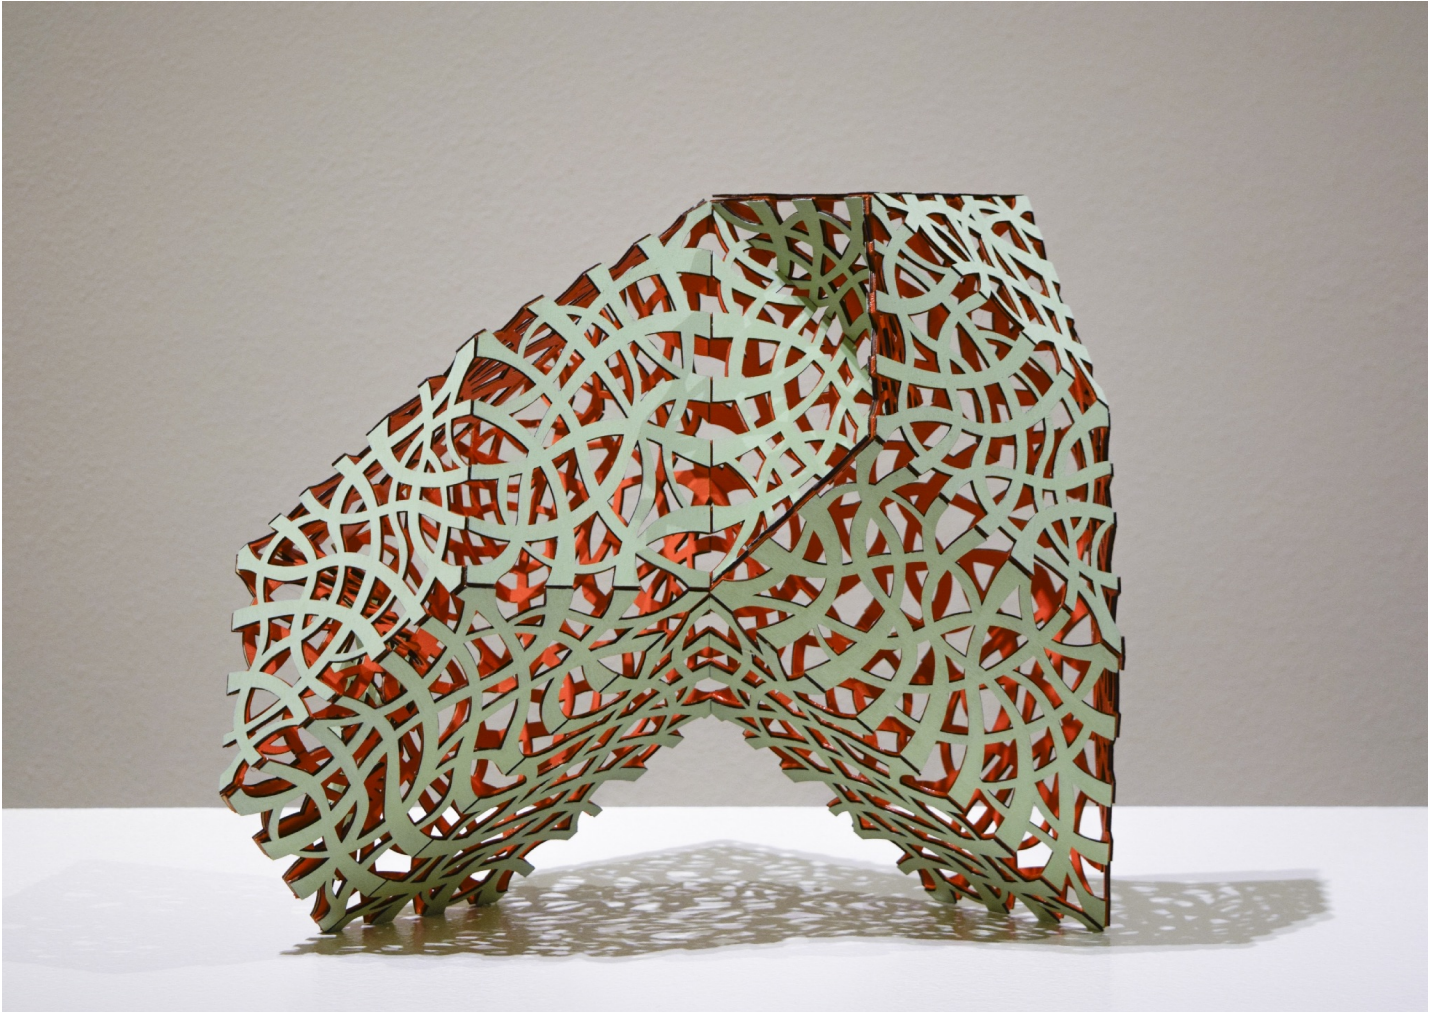

ROBISCHON

LINDA FLEMING, *ICEBERG*
painted laser-cut plywood, 16 x 19 x 13 in.
FLE079