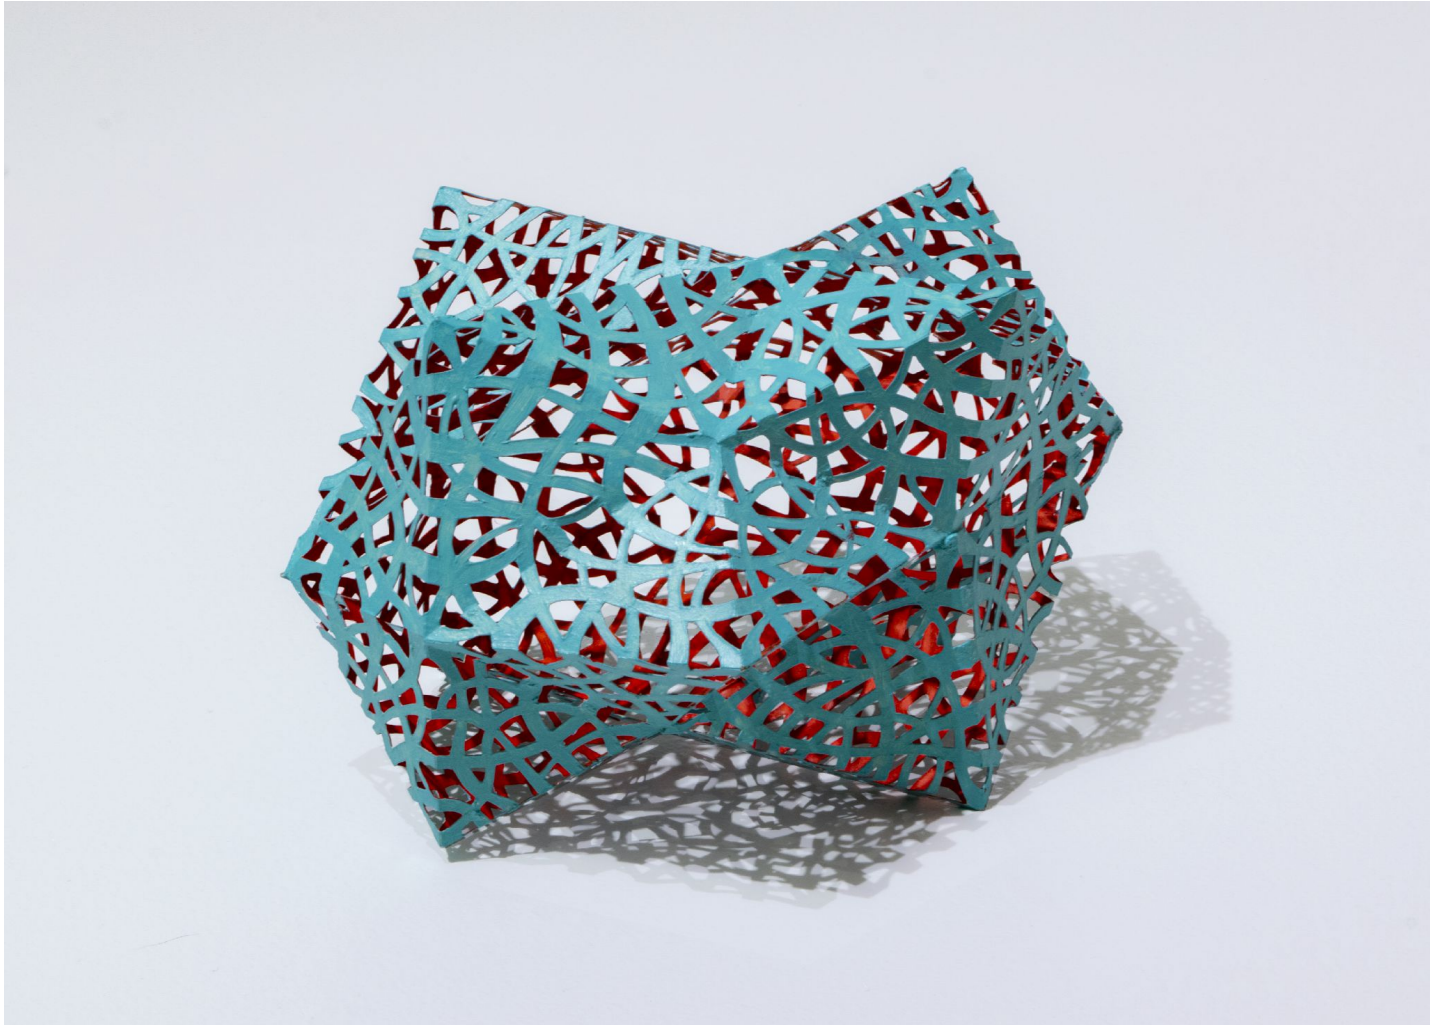

ROBISCHON

LINDA FLEMING, *TURQUOISE CRYSTAL*
hand-cut paper board, 6 1/4 x 8 x 7 in.
FLE102