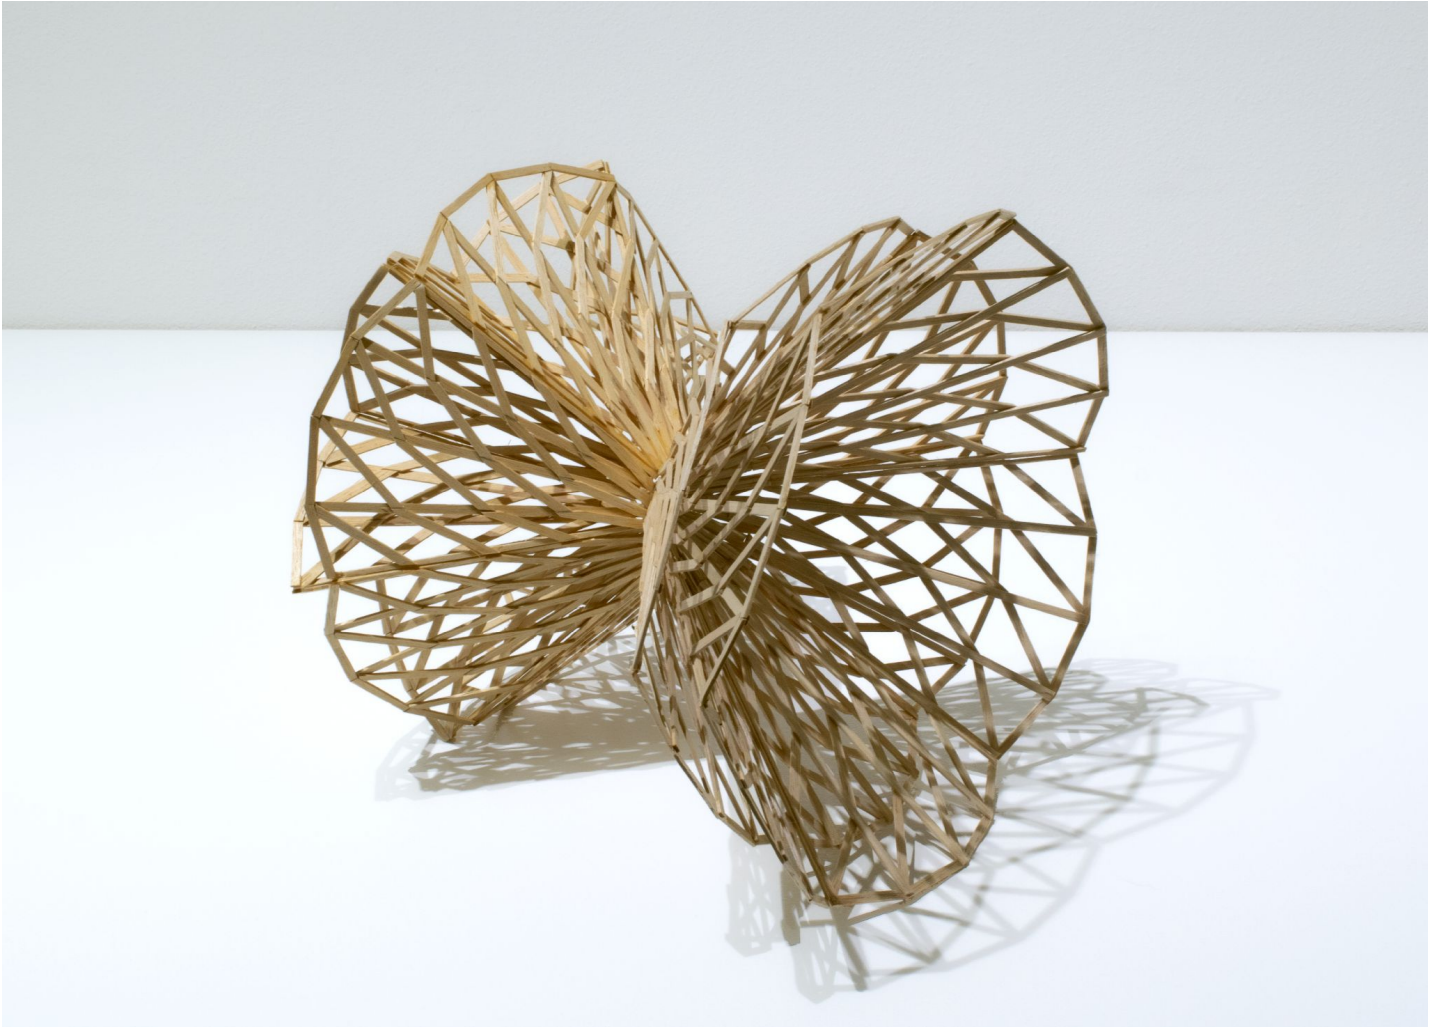

# ROBISCHON

LINDA FLEMING, *BURST IN*  
wood, 12 x 12 x 11 in.  
FLE100