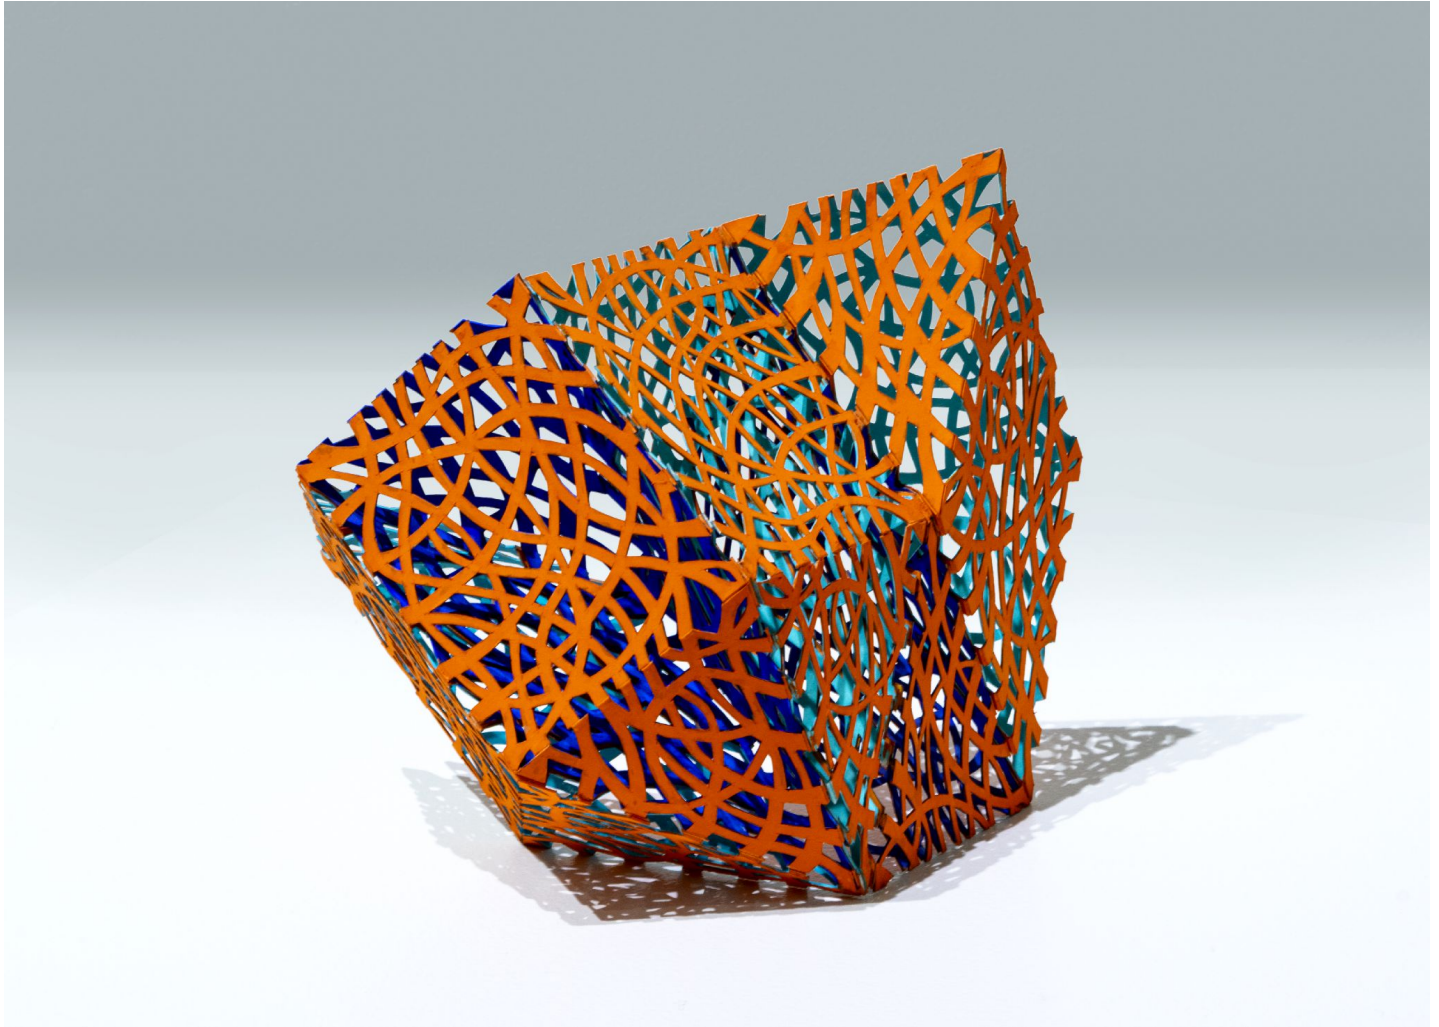

# ROBISCHON

LINDA FLEMING, *ORANGE AND BLUES*  
hand-cut paper board, 8 3/4 x 10 x 7 1/2 in.  
FLE105