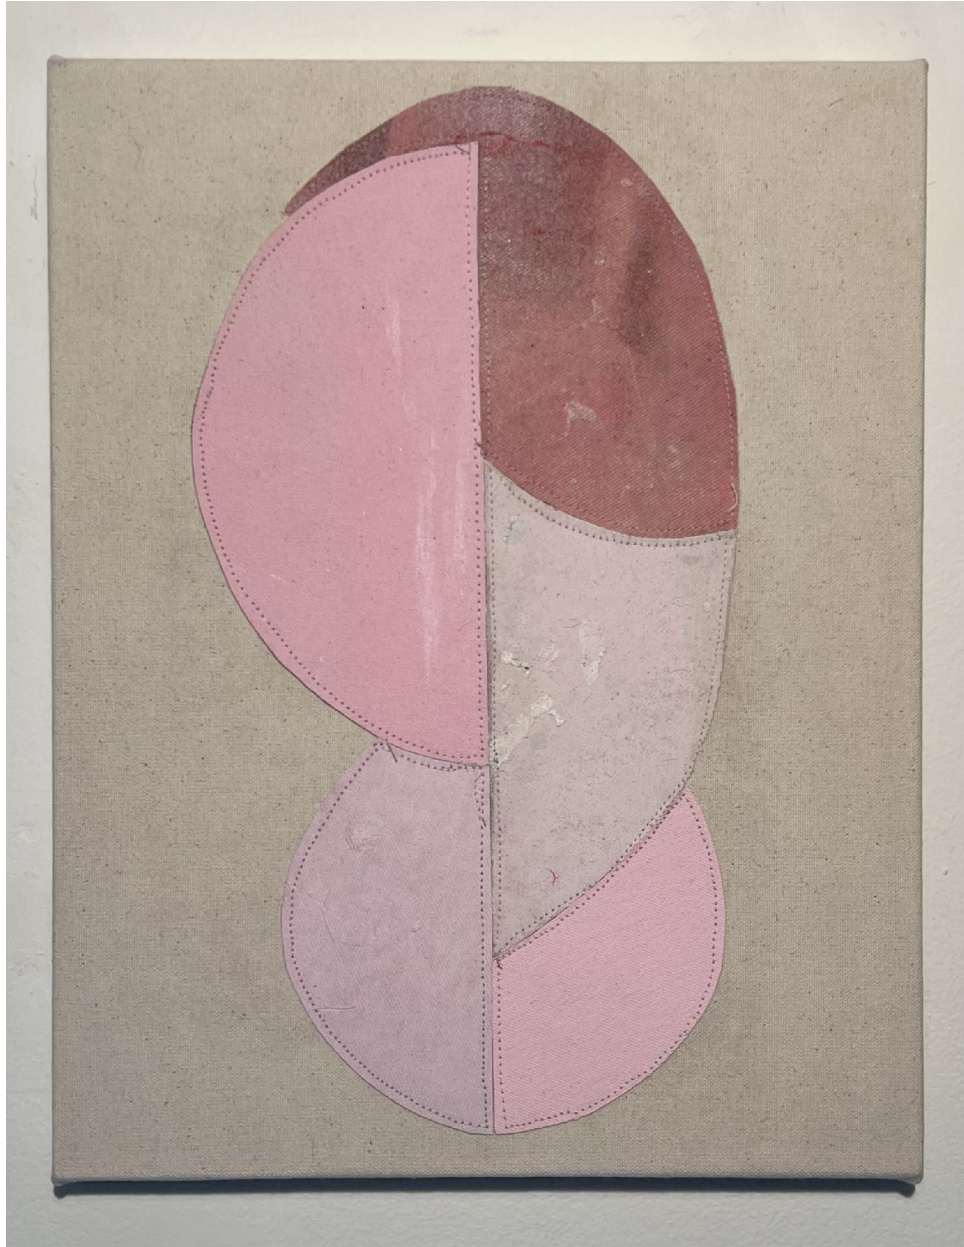

# ROBISCHON

JONATHAN PARKER, *SC #470*  
acrylic on canvas, sewn, 14 x 11 in.  
PARK125