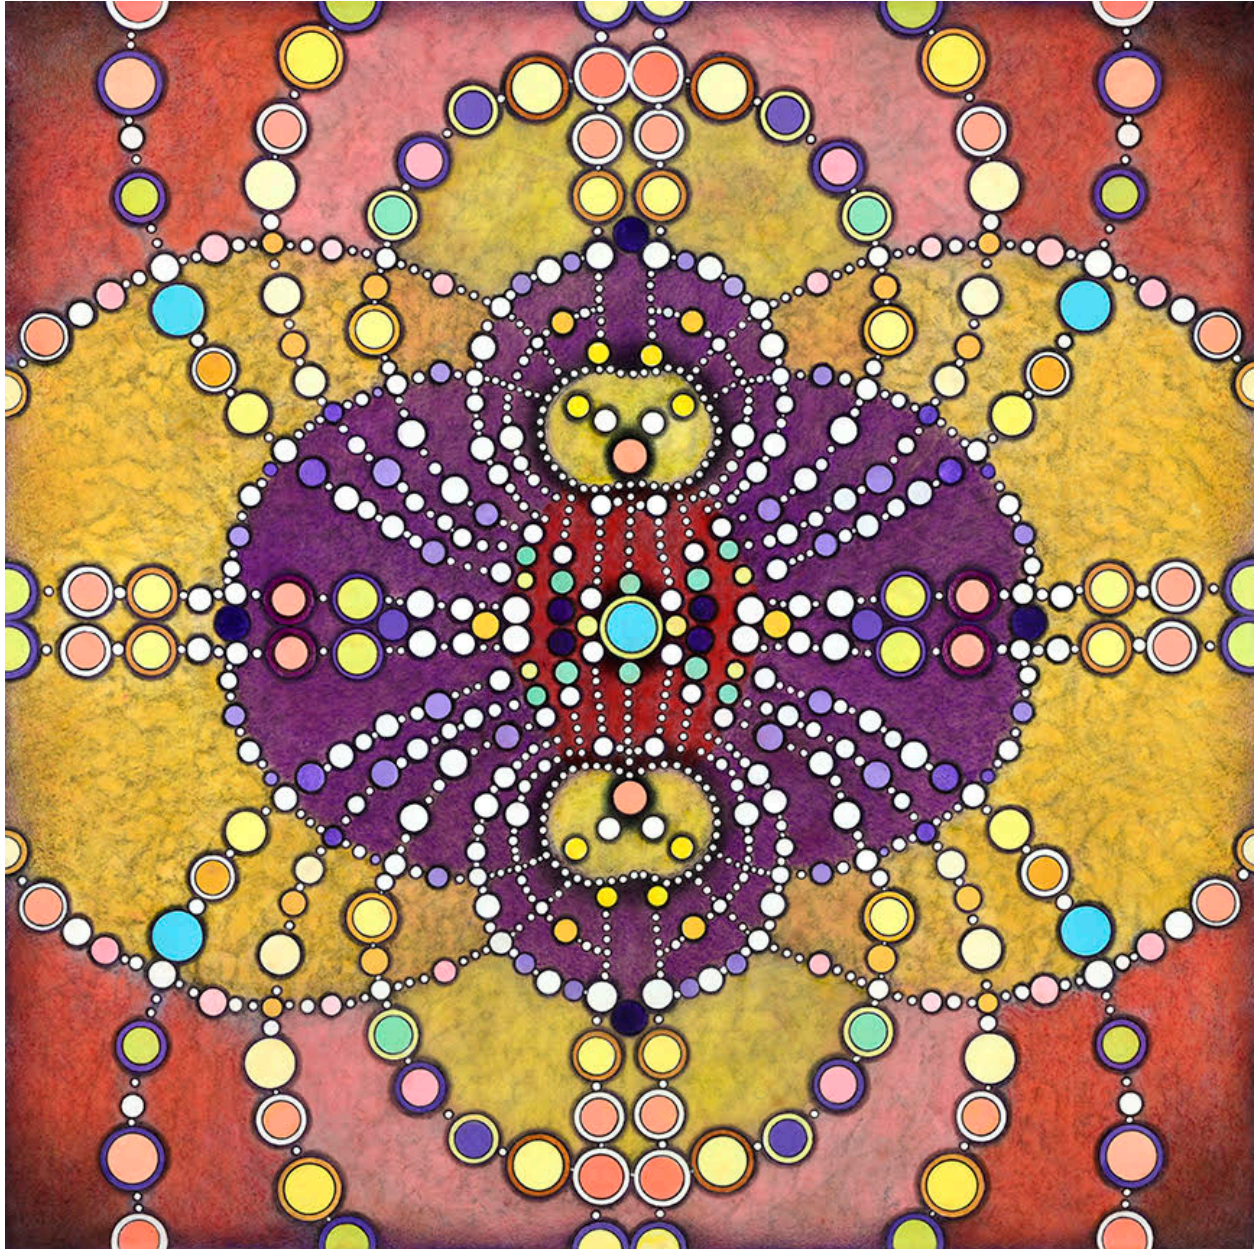

ROBISCHON

TERRY MAKER, *FIELD LINE DRAWING (PURPLE)*
Powdered pigment, Prismacolor pencil, graphite and acrylic on paper, 48 x 48 in.
TM229