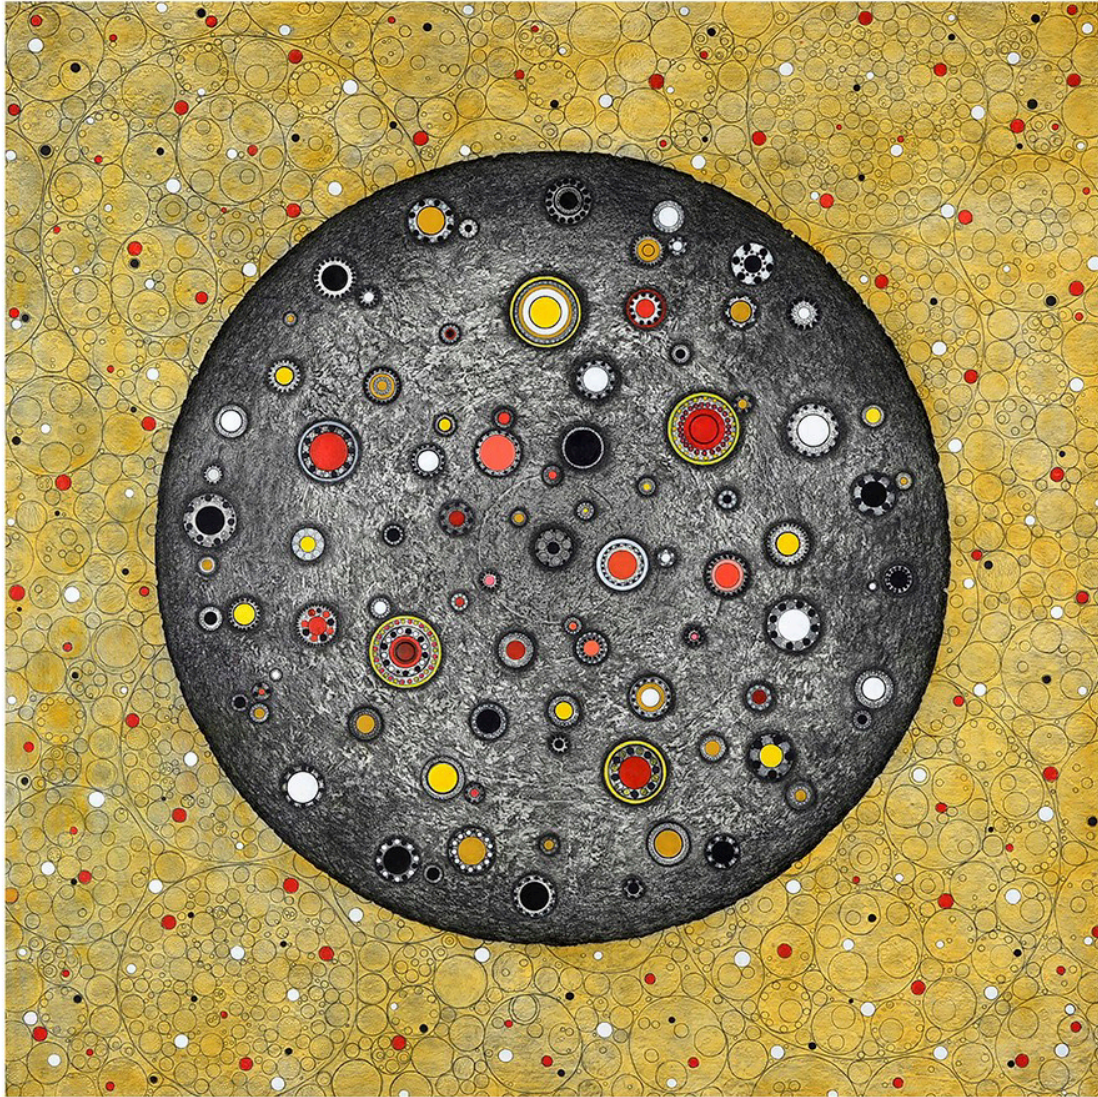

ROBISCHON

TERRY MAKER, *DRAWN FROM DUST*
Prismacolor pencil, acrylic paint, graphite, on Avolon paper, 84 x 84 in.
TM232